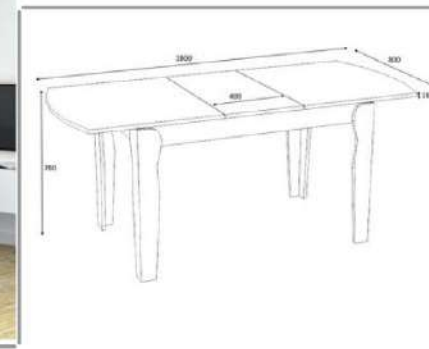

D2306MS120M002

dinner table

Product name	CUTE		
of Packages	1	Packages m3	0,085
Package sizes	1070*1070*75	Packages kg	18

D2306MS180M114

D2306MS180M112

dinner table

Product name	FALCON		
of Packages	1	Packages m3	0,18
Package sizes	1450*850*14	Packages kg	32