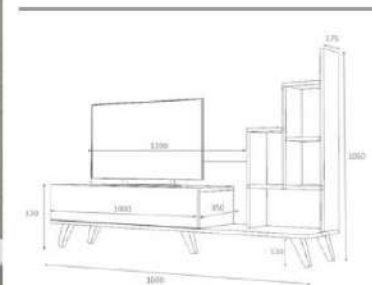

walnut/white

Product name	BINGO	Product code	D2306TV160M045
of Packages	1	Packages m3	0,026
Package sizes	1650*400*100	Packages kg	26

white