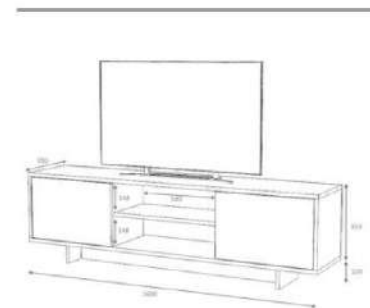

overall width measure 160 cm

Product name RIO
of Packages 1
Package sizes 1640*400*120

Product code D2306TV160M107
Packages m3 0,078
Packages kg 35

white

overall width measure 160 cm

Product name RIO
of Packages 1
Package sizes 1640*400*120