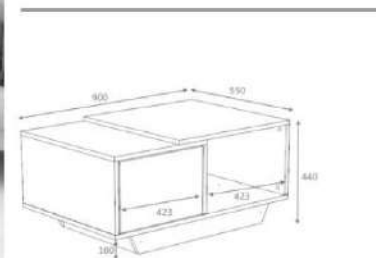

Packages kg 19

oak/white

overall width measure 110 cm

coffee table

Product name **ULTRA**
of Packages 1
Package sizes 1160*600* 60

Product code D2306SP110M02
Packages m3 0,05
Packages kg 18

retro

coffee table