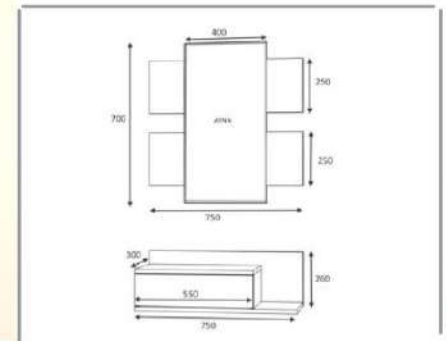

shoe closet

Product name	KARY		
of Packages	1	packages m3	0,057
Package sizes	800*550*130	Packages kg	23