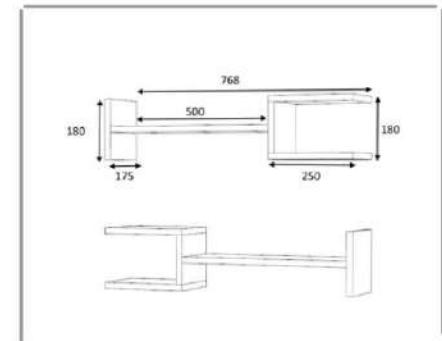

D2306RAF100M021M

D2306RAF100M021B

D2306RAF100M021G

wall shelf

Product name	LINZA		
of Packages	1	packages m3	0,012
Package sizes	550*200*110	Packages kg	7

Study desk

overall width measure 120 cm

study desk