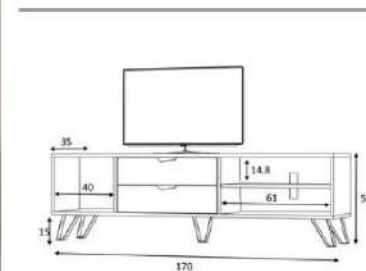

Packages m3 0,072

Package sizes 1650*400*110

Packages kg 31

white

overall width measure 170 cm

Product name JASMINE

Product code D2306TV170M010

of Packages 1