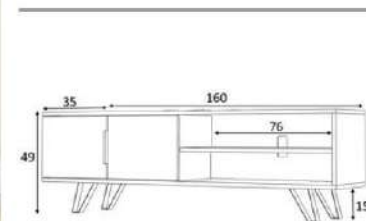

walnut/white

overall width measure 140 cm

Product name	COMFORT	Product code	D2306TV140M301
of Packages	1	Packages m3	0,070
Package sizes	1460*400*120	Packages kg	31

white

overall width measure 160 cm

Product name	FOOT	Product code	D2306TV160M019
of Packages	1	Packages m3	0,066
Package sizes	1650*400*100	Packages kg	28
			 white