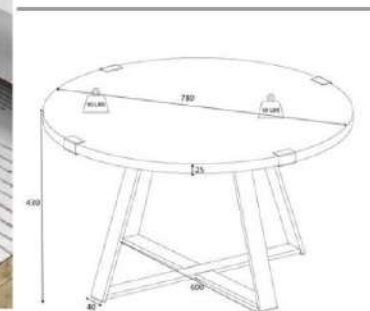

retro grey

coffee table

Product name	CUTE	Product code	D23065P80M100
of Packages	1	Packages m3	0,052
Package sizes	830*830*75	Packages kg	12

oak

coffee table

Product name	CUTE	Product code	D2306SP80M101
of Packages	1	Packages m3	0,052
Package sizes	830*830*75	Packages kg	12