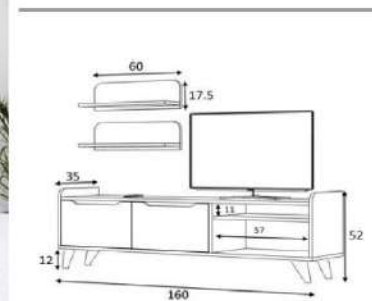

walnut

Product name DORUK

Product code D2306TV160M043

of Packages 1

Packages m3 0,072

Package sizes 1650*400*110

Packages kg 31

white