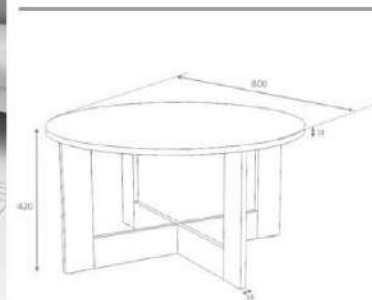

Product name KATI
of Packages 1
Package sizes 850*850*50

Product code D2306SP90M100
Packages m3 0,036
Packages kg 16

oak

overall width measure 80 cm

coffee table

Product name KATI
of Packages 1
Package sizes 850*850*50