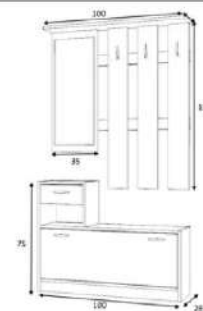

overall width measure 100 cm

shoe closet

Product name **SPEED**

Product code **D2306AYK100M001**

of Packages **1**

Packages m3 **0,085**

Package sizes **1380*620*100**

Packages kg **39**