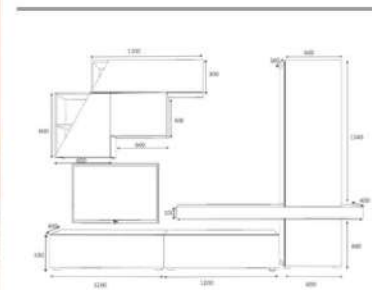

Product name	FITZ	Product code	D2306TV240M012
of Packages	3	Packages m3	0,2875
Package sizes	1400*610*110	Packages kg	49
Package sizes	1890*350*140	Packages kg	46
Package sizes	2040*450*110	Packages kg	46

oak/white