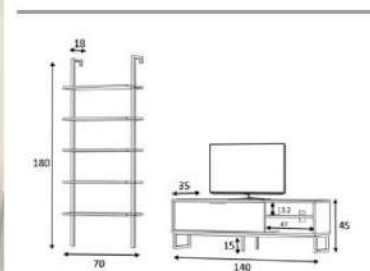

grey/white

overall width measure 180 cm

Product name OSLO
of Packages 1
Package sizes 1860*400*120

Product code D2306TV180M111
Packages m3 0,089
Packages kg 34

walnut

overall width measure 210 cm

Product name	WAY210	Product code	D2306TV210M084
of Packages	2	Packages m3	0,1088
Package sizes	1450*400*100	Packages kg	25
ackage sizes	1450*350*100	Packages kg	17

white

overall width measure 210 cm

Product name	WAY210	Product code	D2306TV210M085
of Packages	2	Packages m3	0,1088
Package sizes	1450*400*100	Packages kg	25
ackage sizes	1450*350*100	Packages kg	17

grey

overall width measure 210 cm

Product name	WAY210	Product code	D2306TV210M086
of Packages	2	Packages m3	0,1088
Package sizes	1450*400*100	Packages kg	25
ackage sizes	1450*350*100	Packages kg	17

walnut

overall width measure 270 cm