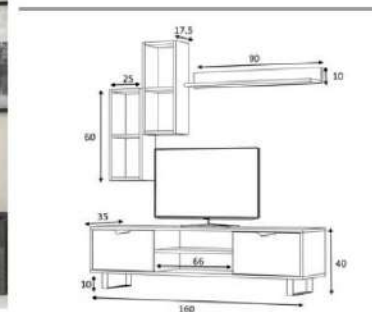

Product name	LONSA	Product code	D2306TV160M030
of Packages	1	Packages m3	0,072
Package sizes	1650*400*110	Packages kg	38