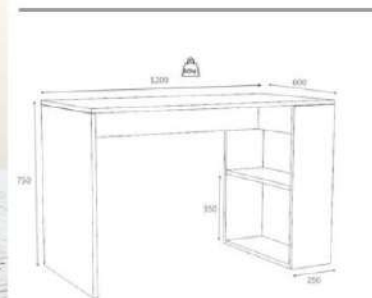

study desk

Product name RIO
of Packages 1
Package sizes 1250*650*100

Product code D2306CM120M025
Packages m3 0,081
Packages kg 35