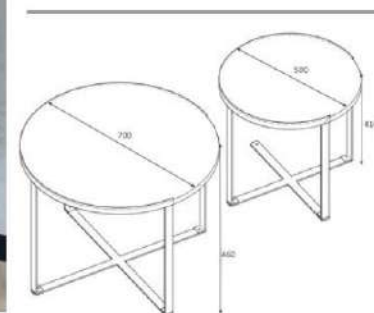

Packages m3 0,02

Package sizes 650*450*80

Packages kg 15

oak/white

coffee table

Product name GALAXY

Product code D2306SP100M002

of Packages 1