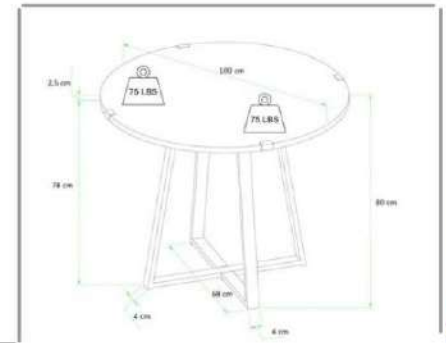

dinner table

Product name	CUTE		
of Packages	1	Packages m3	0,085
Package sizes	1070*1070*75	Packages kg	18