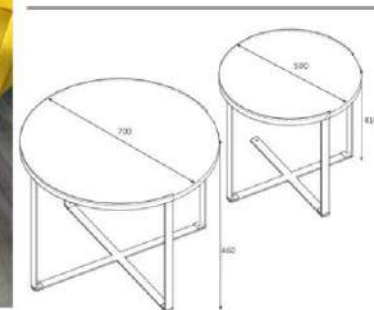

Packages m3 0,037

Package sizes 750*700*70

Packages kg 14

retro grey/oak

coffee table

Product name GALAXY

Product code D2306SP100M003

of Packages 1