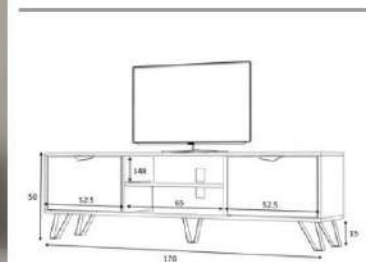

Product name JASMINE

Product code D2306TV170M013

of Packages 1

Packages m3 0,072

Package sizes 1750*400*100

Packages kg 31

grey