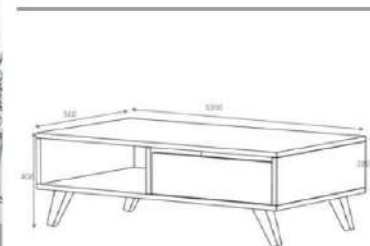

overall width measure 120 cm

coffee table

Product name ASTER
of Packages 1
Package sizes 1260*600*100

Product code D230603SP120M04
Packages m3 0,075
Packages kg 25

white

overall width measure 120 cm

coffee table