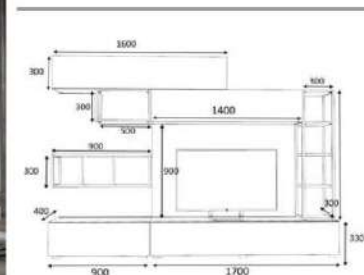

Product name	TRONADOR	Packages m3	0,2870	Product code	D2306TV270M003
Package sizes	1750*500*100			Packages kg	38
Package sizes	1650*350*140			Packages kg	36
Package sizes	1250*350*120			Packages kg	20
Package sizes	1420*92*50			Packages kg	28

oak/grey