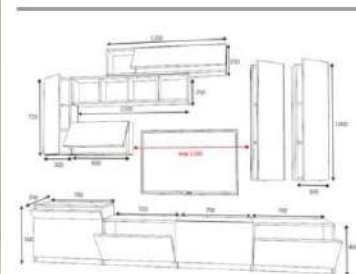

white

overall width measure 140 cm

Product name SIRIUS

Product code D2306TV140M005

of Packages 1

Packages m3 0,071

Package sizes 1460*400*120

Packages kg 35

white

overall width measure 280 cm

Product name **DOMINO**

of Packages 3

Package sizes 1460*450*120

Package sizes 1460*400*120

Package sizes 1620*400*140

Product code D2306TV280M040