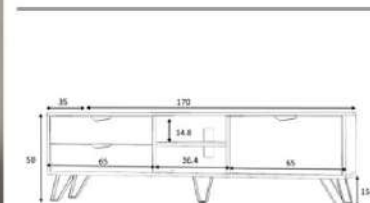

Product name JASMINE

Product code D2306TV170M016

of Packages 1

Packages m3 0,072

Package sizes 1750*400*100

Packages kg 31

grey