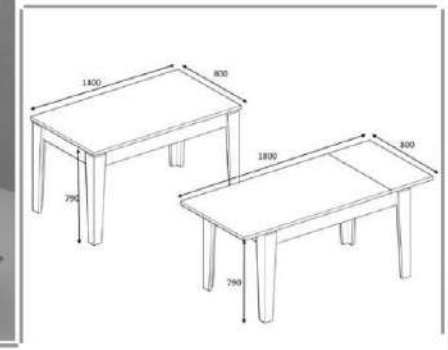

Product name	IKEBENA		
of Packages	1	Packages m3	0,060
Package sizes	1490*400*100	Packages kg	25

D2306MS180M002

D2306MS180M003

D2306MS180M001

dinner table

EXCEPT CHAIR

overall width measure 140+40 cm (180cm)