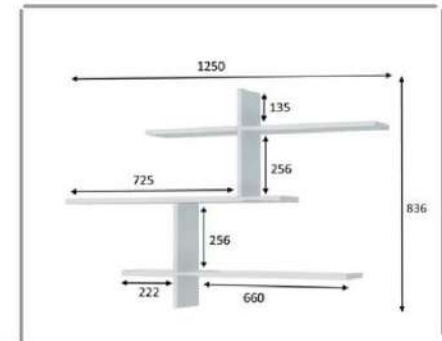

wall shelf

Product name	KANZ		
of Packages	1	packages m3	0,020
Package sizes	1300*200*80	Packages kg	8