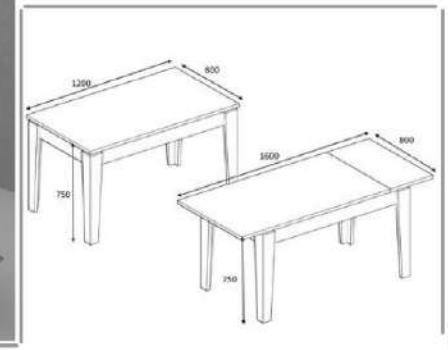

dinner table

EXCEPT CHAIR

overall width measure 120+40 cm(160cm)

Product name	MEGARON		
of Packages	2	Packages m3	0,099
Package sizes	1250*850*60	Packages kg	30
Package sizes	800*300*150	Packages kg	8