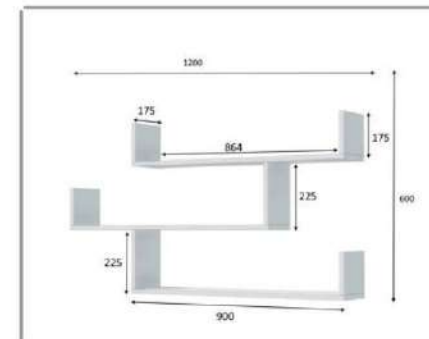

wall shelf

Product name	FITZ		
of Packages	1	packages m3	0,020
Package sizes	1250*200*80	Packages kg	8

D2306RAF100M020B

D2306RAF100M020G

D2306RAF100M020M

wall shelf

Product name	MESTA		
of Packages	1	packages m3	0,019
Package sizes	760*230*120	Packages kg	7