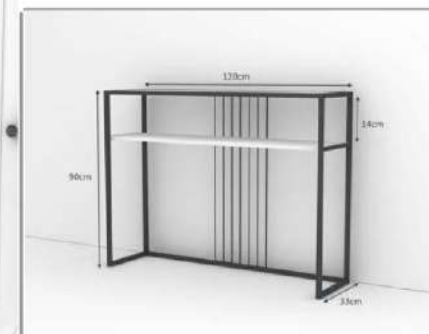

S1310DRS018

S1310DRS017

S1310DRS016

console

The metal parts used in the product are produced from 20*20 profiles using electrostatic paint. Profile color Anthracite

Product name	KARY		
of Packages	1	packages m3	0,048
Package sizes	1350*40*90	Packages kg	16