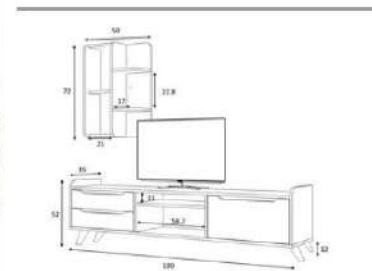

retro grey

Product name DORUK

Product code D2306TV180M040

of Packages 1

Packages m3 0,088

Package sizes 1850*400*120

Packages kg 40

white