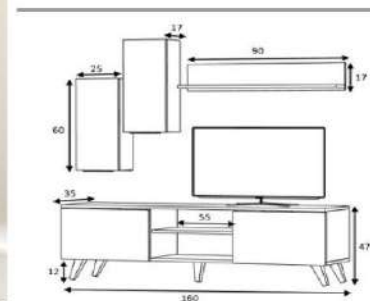

overall width measure 160 cm

Product name	MOMENT	Product code	D2306TV160M001
of Packages	2	Packages m3	0,1012
Package sizes	1650*400*110	Packages kg	30
Package sizes	650*400*110	Packages kg	12

white

overall width measure 160 cm