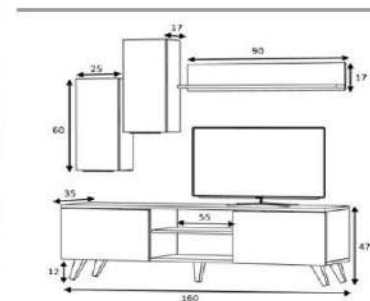

Product name	MOMENT	Product code	D2306TV160M003
of Packages	2	Packages m3	0,1012
Package sizes	1650*400*110	Packages kg	30
Package sizes	650*400*110	Packages kg	12

walnut/white