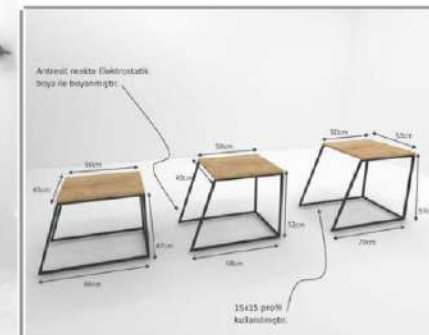

S1310MS004

S1310MS005

The metal parts used in the product are produced from 15*15 profiles using electrostatic paint. Profile color Anthracite

S1310MS006

coffee table

Product name	KARY 3		
of Packages	1	packages m3	0,080
Package sizes	1450*550*100	Packages kg	15