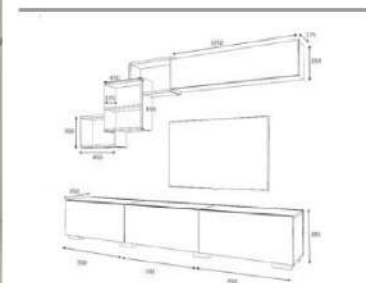

walnut/white

Product name	FREE	Product code	D2306TV210M005
of Packages	2	Packages m3	0,083
Package sizes	1460*400*120	Packages kg	34
Package sizes	1100*400*120	Packages kg	21