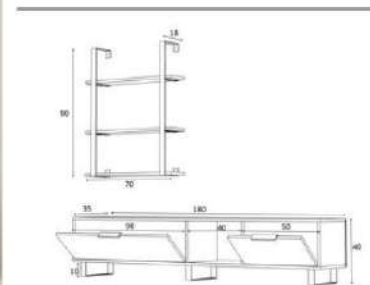

of Packages 1

Packages m3 0,0814

Package sizes 1850*400*110

Packages kg 33

walnut

overall width measure 180 cm

Product name ZENON

Product code D2306TV180M032