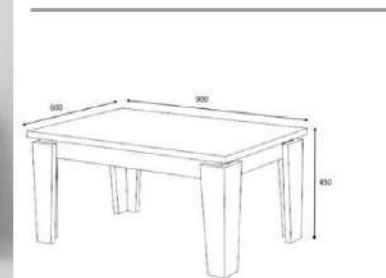

coffee table

Product name	NEW	Product code	D2306SP090M062
of Packages	1	Packages m3	0,060
Package sizes	980*520*120	Packages kg	15