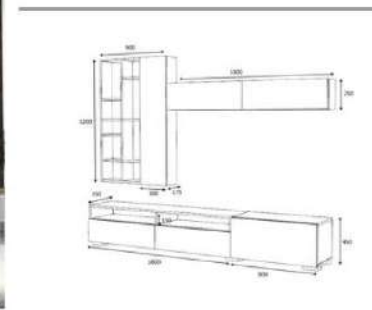

overall width measure 160 cm

Product name **FOOT**
of Packages 1
Package sizes 1650*400*100

Product code D2306TV160M021
Packages m3 0,066
Packages kg 28

grey/white

overall width measure 270 cm

Product name	LACK	Product code	D2306TV270M271
of Packages	3	Packages m3	0,2262
Package sizes	1850*400*130	Packages kg	35
Package sizes	1250*400*130	Packages kg	28
Package sizes	1250*400*130	Packages kg	26