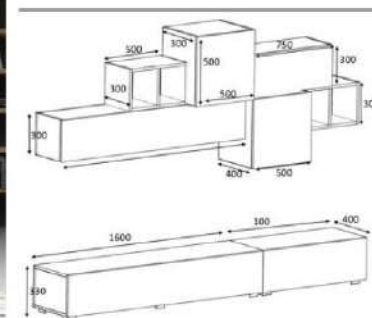

Product name	TROMEN	Product code	D2306TV260M102
of Packages	3	Packages m3	0,2875
Package sizes	1650*450*100	Packages kg	33
Package sizes	1850*350*140	Packages kg	44
Package sizes	1050*550*120	Packages kg	33

oak/grey