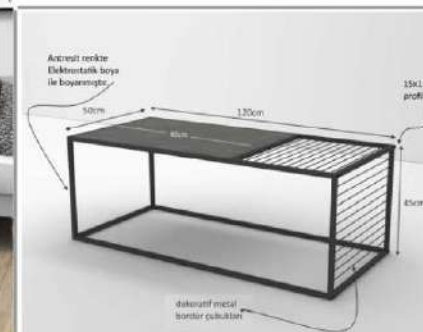

S1310MS015

S1310MS013

S1310MS014

coffee table

The metal parts used in the product are produced from 15*15 profiles using electrostatic paint. Profile color Anthracite

Product name	LOFT		
of Packages	1	packages m3	0,036
Package sizes	1260*580*50	Package kg	9,5