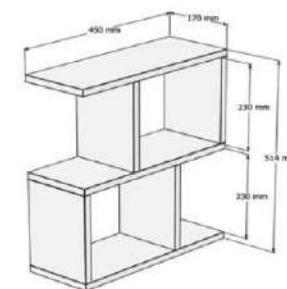

coffee table

Product name COREL
of Packages 1
Package sizes 500*210*90

Product code D2306YSP045M001
Packages m3 0,010
Packages kg 5

walnut

coffee table

Product name COREL
of Packages 1
Package sizes 500*210*90