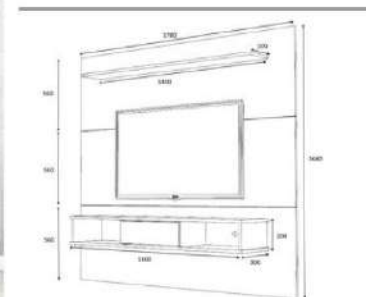

overall width measure 160 cm

Product name RIO
of Packages 1
Package sizes 1640*400*120

Product code D2306TV160M107
Packages m3 0,078
Packages kg 35

white

overall width measure 160 cm

Product name RIO
of Packages 1
Package sizes 1640*400*120

overall width measure 180 cm

Product name	SLINE	Product code	D2306TV180M604
of Packages	2	Packages m3	0,0814
Package sizes	1820*600*80	Packages kg	42
Package sizes	1480*350*80	Packages kg	16
Package sizes			oak/white

overall width measure 180 cm

Product name	SLINE	Product code	D2306TV180M605
of Packages	2	Packages m3	0,0814
Package sizes	1820*600*80	Packages kg	42
Package sizes	1480*350*80	Packages kg	16
Package sizes			grey/white

overall width measure 180 cm

Product name	SLINE	Product code	D2306TV180M606
of Packages	2	Packages m3	0,0814
Package sizes	1820*600*80	Packages kg	42
Package sizes	1480*350*80	Packages kg	16
Package sizes			 walnut