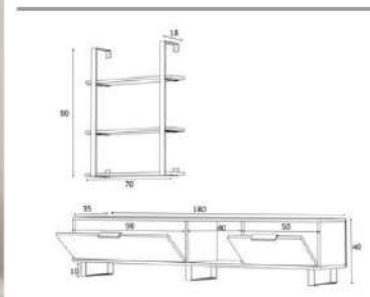

of Packages 1

Packages m3 0,0814

Package sizes 1850*400*110

Packages kg 33

grey

overall width measure 180 cm

Product name ZENON

Product code D2306TV180M030