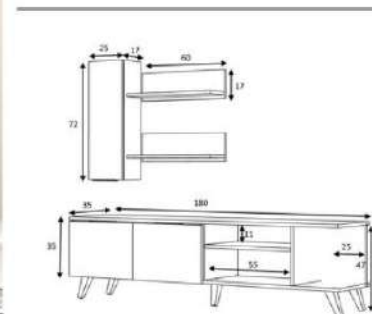

walnut

Product name	ALFA	Product code	D2306TV180M022
of Packages	2	Packages m3	0,2875
Package sizes	1850*400*110	Packages kg	29
Package sizes	770*400*110	Packages kg	10,5

walnut