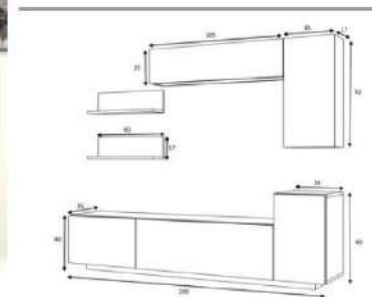

walnut

overall width measure 150 cm

Product name	PRONTO	Product code	D2306TV150LM001
of Packages	1	Packages m3	0,0874
Package sizes	1560*400*140	Packages kg	28
			 white

overall width measure 200 cm

Product name	VENUS	Product code	D2306TV200M026
of Packages	2	Packages m3	0,1517
Package sizes	2060*400*120	Packages kg	41
Package sizes	1100*400*120	Packages kg	22

white

overall width measure 200 cm

Product name	VENUS	Product code	D2306TV200M028
of Packages	2	Packages m3	0,1517
Package sizes	2060*400*120	Packages kg	41
Package sizes	1100*400*120	Packages kg	22

grey/white