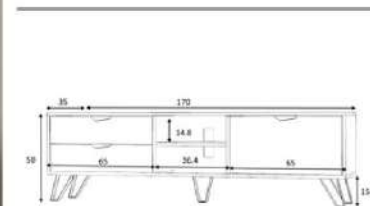

Product name JASMINE

Product code D2306TV170M017

of Packages 1

Packages m3 0,072

Package sizes 1750*400*100

Packages kg 31