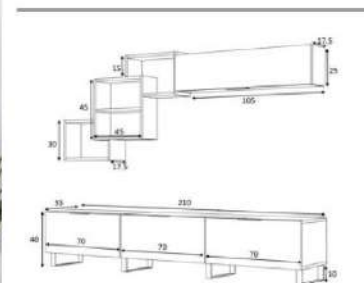

white

Product name LOSTA

of Packages 2

Package sizes 1450*400*110

ackage sizes 1100*400*110

Product code D2306TV210M027

Packages m3 0,1122

Packages kg 32

Packages kg 23

walnut/white