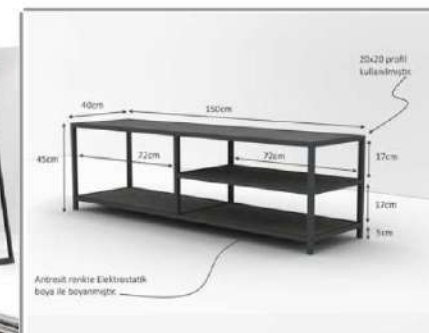

tv unit

The metal parts used in the product are produced from 20*20 profiles using electrostatic paint. Profile color Anthracite

Product name	DREAM		
of Packages	1	packages m3	0,111
Package sizes	1600*530*130	Packages kg	22