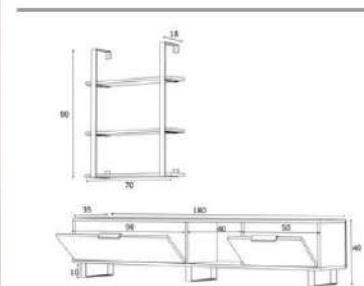

of Packages 1

Packages m3 0,0814

Package sizes 1850*400*110

Packages kg 33

oak

overall width measure 180 cm

Product name ZENON

Product code D2306TV180M033