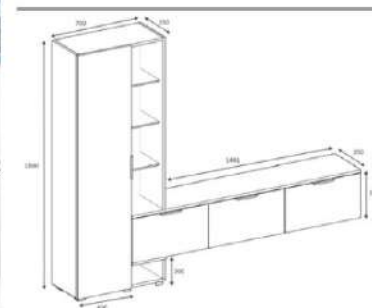

Packages m3

Package sizes

Packages kg

oak/white

overall width measure 223 cm

Product name SOFTLINE

Product code D2306TV223M003

of Packages