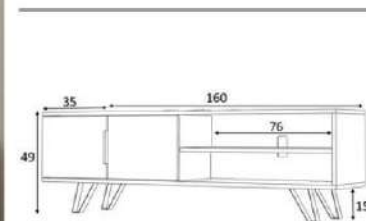

Product name FOOT

of Packages 1

Package sizes 1650*400*100

Product code D2306TV160M040

Packages m3 0,066

Packages kg 28

oak