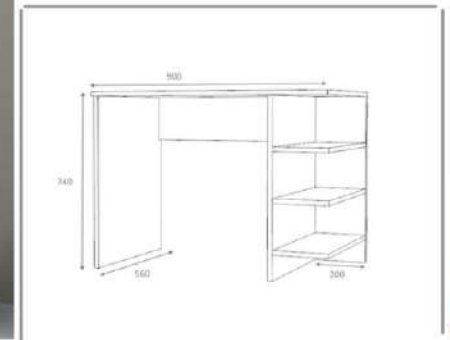

oak

D2306CM090M02

D2306CM090M01

D2306CM090M03

study desk

Product name	DELTA		
of Packages	1	packages m3	0,020
Package sizes	1050*600*100	Packages kg	21

overall width measure 90 cm

D2306CM210M02