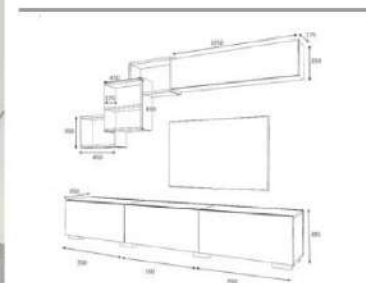

grey

overall width measure 160 cm

Product name RIO
of Packages 1
Package sizes 1640*400*120

Product code D2306TV160M110
Packages m3 0,078
Packages kg 35

oak

overall width measure 210 cm

Product name	FREE	Product code	D2306TV210M001
of Packages	2	Packages m3	0,083
Package sizes	1460*400*120	Packages kg	34
Package sizes	1100*400*120	Packages kg	21

white

overall width measure 210 cm

Product name	FREE	Product code	D2306TV210M004
of Packages	2	Packages m3	0,083
Package sizes	1460*400*120	Packages kg	34
Package sizes	1100*400*120	Packages kg	21

grey/white

overall width measure 210 cm

Product name	FREE	Product code	D2306TV210M003
of Packages	2	Packages m3	0,083
Package sizes	1460*400*120	Packages kg	34
Package sizes	1100*400*120	Packages kg	21

oak/white

overall width measure 210 cm