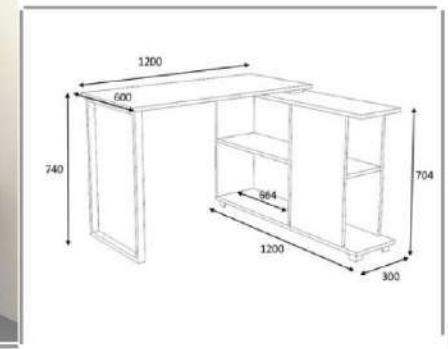

white

D2306CM120M021

D2306CM120M022

D2306CM120M024

study desk

Product name	OSLO		
of Packages	1	packages m3	0,10
Package sizes	1270*650*120	Packages kg	36

overall width measure 120+60 cm

Shoe closet