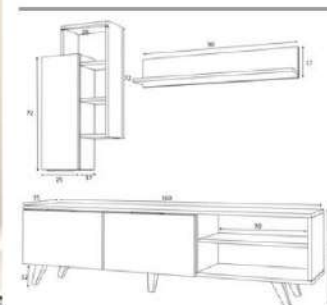

overall width measure 160 cm

Product name	ZEN	Product code	D2306TV160M024
of Packages	2	Packages m3	0,1065
Package sizes	1650*400*110	Packages kg	29
Package sizes	770*400*110	Packages kg	11

walnut

overall width measure 160 cm