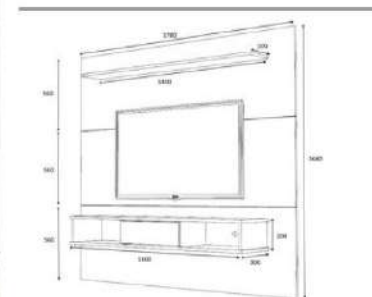

overall width measure 180 cm

Product name	SLINE	Product code	D2306TV180M605
of Packages	2	Packages m3	0,0814
Package sizes	1820*600*80	Packages kg	42
Package sizes	1480*350*80	Packages kg	16
Package sizes			grey/white

overall width measure 180 cm

Product name	SLINE	Product code	D2306TV180M606
of Packages	2	Packages m3	0,0814
Package sizes	1820*600*80	Packages kg	42
Package sizes	1480*350*80	Packages kg	16
Package sizes			 walnut

overall width measure 180 cm

Product name	SLINE	Product code	D2306TV180M603
of Packages	2	Packages m3	0,0814
Package sizes	1820*600*80	Packages kg	42
Package sizes	1480*350*80	Packages kg	16
Package sizes			 walnut/white

overall width measure 180 cm

Product name	SLINE	Product code	D2306TV180M602
of Packages	2	Packages m3	0,0814
Package sizes	1820*600*80	Packages kg	42
Package sizes	1480*350*80	Packages kg	16
Package sizes			oak