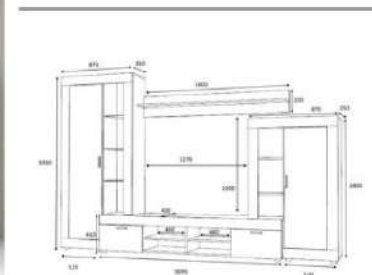

Product name	FIESTA	Product code	D2306TV300M001
of Packages	4	Packages m3	0,3049
Package sizes	2050*430*110	Packages kg	42
Package sizes	1800*490*90	Packages kg	32
Package sizes	1900*380*100	Packages kg	38
Package sizes	1400*400*100	Packages kg	25