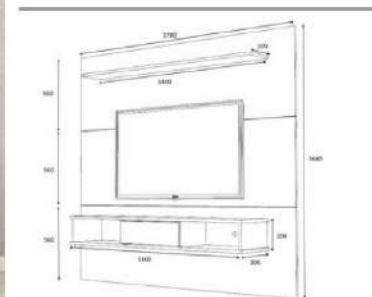

Product name	SLINE	Product code	D2306TV180M603
of Packages	2	Packages m3	0,0814
Package sizes	1820*600*80	Packages kg	42
Package sizes	1480*350*80	Packages kg	16
Package sizes			 walnut/white