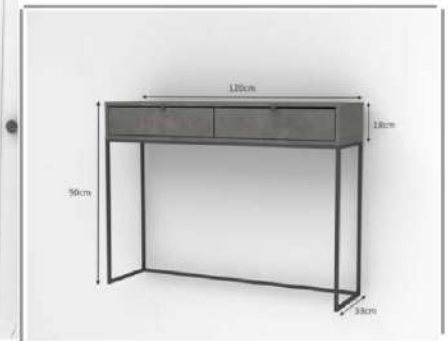

console

The metal parts used in the product are produced from 20*20 profiles using electrostatic paint. Profile color Anthracite

Product name	LOSTA		
of Packages	1	packages m3	0,061
Package sizes	1300*420*110	Package kg	20