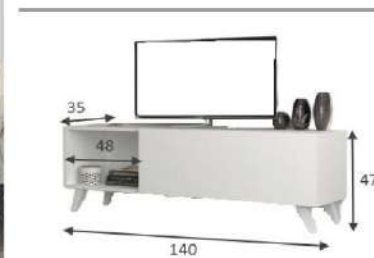

Product name SMART

Product code D2306TV140M103

of Packages 1

Packages m3 0,070

Package sizes 1460*400*120

Packages kg 21

white