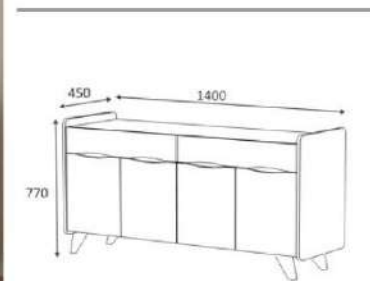

Console Cabinets

Product name	SILA	Product code	D230601CAD140M55
of Packages	2	Packages m3	0,10
Package sizes	1400*500*100	Packages kg	29
Package sizes	600*500*100	Packages kg	18