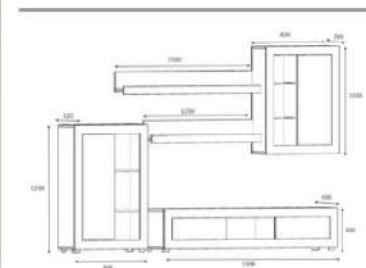

Packages kg 40

Packages kg 42

retro-white

overall width measure 270 cm

Product name	OCEAN	Product code	D2306TV290M001
of Packages	3	Packages m3	0,2352
Package sizes	1220*330*140	Packages kg	26
Package sizes	1270*610*110	Packages kg	40
Package sizes	1980*430*110	Packages kg	42