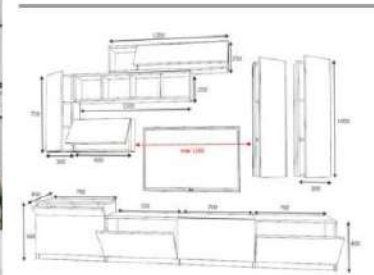

Product name	DOMINO	Product code	D2306TV280M0.....
of Packages	3	Packages m3	0,2309
Package sizes	1460*450*120	Packages kg	36
Package sizes	1460*400*120	Packages kg	34
Package sizes	1620*400*140	Packages kg	42

retro-white