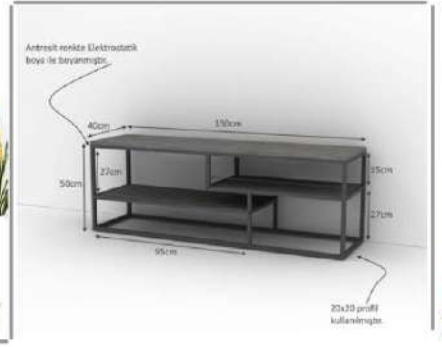

tv unit

The metal parts used in the product are produced from 20*20 profiles using electrostatic paint. Profile color Anthracite

Product name	WIND		
of Packages	1	packages m3	0,084
Package sizes	1550*450*120	Packages kg	25