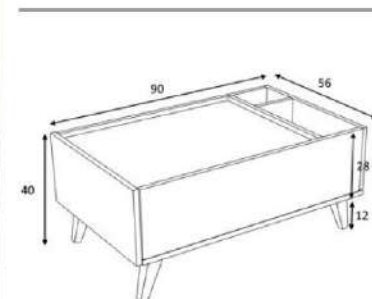

walnut/white