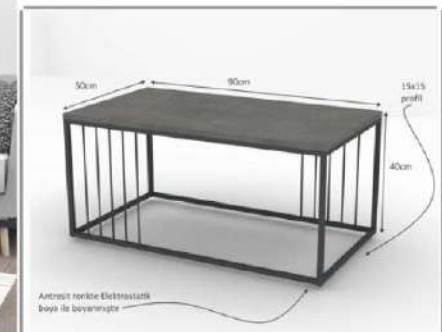

S1310MS024

S1310MS022

S1310MS023

coffee table

The metal parts used in the product are produced from 15*15 profiles using electrostatic paint. Profile color Anthracite

Product name	DENZA		
of Packages	1	packages m3	0,041
Package sizes	950*550*80	Package kg	8