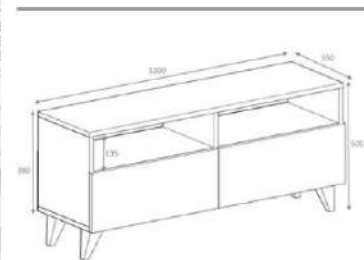

walnut/white

overall width measure 120 cm

Product name	ENCOY	Product code	D2306TV120M103
of Packages	1	Packages m3	0,060
Package sizes	1260*400*120	Packages kg	24
		 oak/white	

overall width measure 120 cm