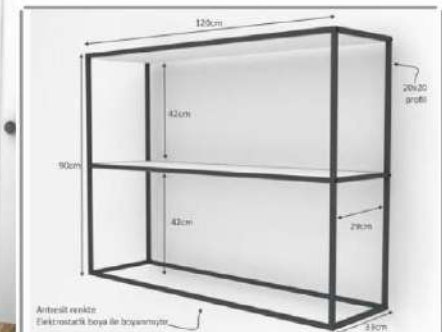

console

The metal parts used in the product are produced from 20*20 profiles using electrostatic paint. Profile color Anthracite

Product name	DENZA		
of Packages	1	packages m3	0,04
Package sizes	1250*400*80	packages kg	27