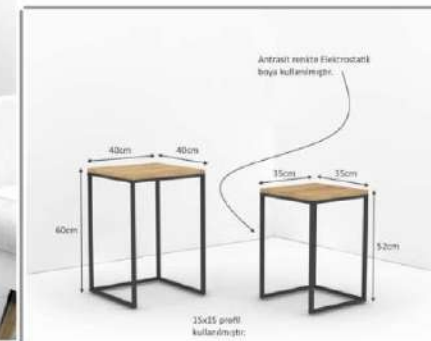

S1310MS032

S1310MS031

The metal parts used in the product are produced from 15*15 profiles using electrostatic paint. Profile color Anthracite

S1310MS033

coffee table

Product name	OCEAN		
of Packages	1	packages m3	0,024
Package sizes	700*490*70	Packages kg	8