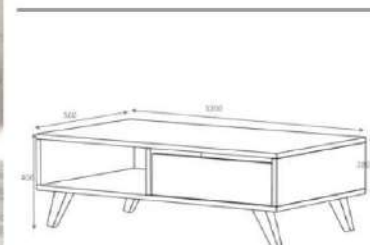

Product name ASTER
of Packages 1
Package sizes 1260*600*100

Product code D230603SP120M03
Packages m3 0,075
Packages kg 25

oak

overall width measure 120 cm

coffee table

Product name MIRA
of Packages 1
Package sizes 1260*600*100