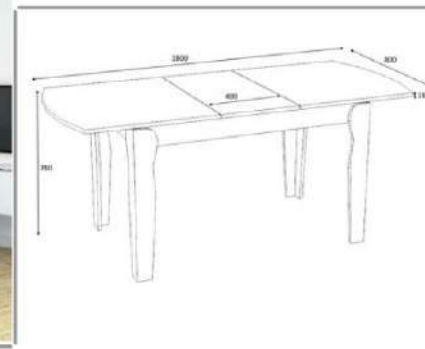

dinner table

Product name	FALCON		
of Packages	1	Packages m3	0,18
Package sizes	1450*850*14	Packages kg	32