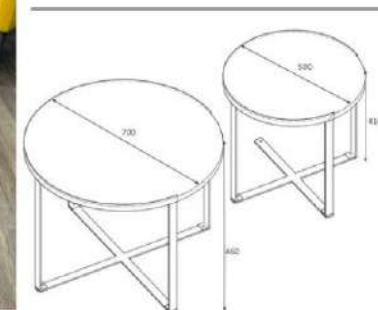

oak/retro grey

coffee table

Product name GALAXY

Product code D2306SP100M001

of Packages 1

Packages m3 0,037

Package sizes 750*700*70

Packages kg 14