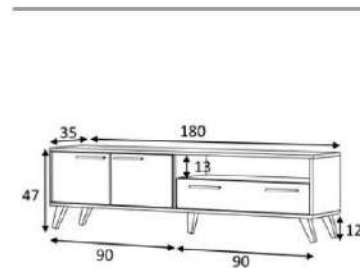

grey/white

overall width measure 180 cm

Product name OSLO
of Packages 1
Package sizes 1860*400*120

Product code D2306TV180M111
Packages m3 0,089
Packages kg 34

walnut

overall width measure 210 cm

Product name	WAY210	Product code	D2306TV210M084
of Packages	2	Packages m3	0,1088
Package sizes	1450*400*100	Packages kg	25
ackage sizes	1450*350*100	Packages kg	17