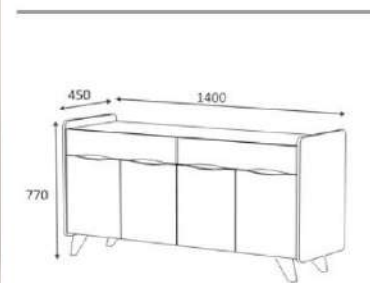

D2306AYK70M073

Product name	MOD 70		
of Packages	2	packages m3	0,0624
Package sizes	1100*350*120	Packages kg	18

overall width measure 65 cm

Console Cabinets

overall width measure 140 cm

Console Cabinets

Product name	SILA	Product code	D230601CAD140M55
of Packages	2	Packages m3	0,10
Package sizes	1400*500*100	Packages kg	29
Package sizes	600*500*100	Packages kg	18