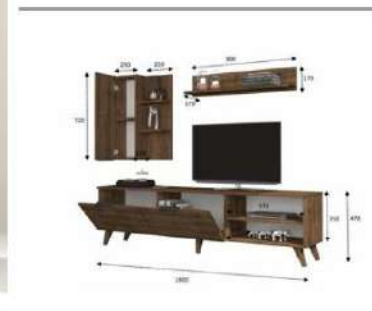

oak/grey

overall width measure 180 cm

Product name	ORION	Product code	D2306TV180M002
of Packages	2	Packages m3	0,2875
Package sizes	1850*400*110	Packages kg	33
Package sizes	770*400*110	Packages kg	10

walnut