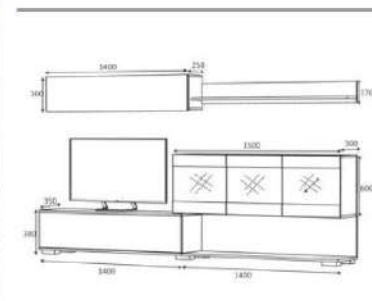

Product name	AKTIF	Product code	D2306TV160M568-1
of Packages	3	Packages m3	0,2107
Package sizes	1500*610*110	Packages kg	46
Package sizes	1250*400*110	Packages kg	25
Package sizes	1250*400*110	Packages kg	28