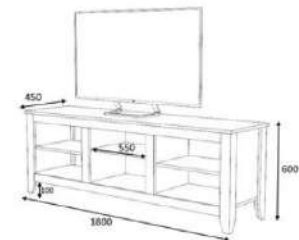

Product name STORE

of Packages 1

Package sizes 1860*500*110

Package sizes

Package sizes

Product code D2306TV180M704

Packages m3 0,1023

Packages kg 43

oak