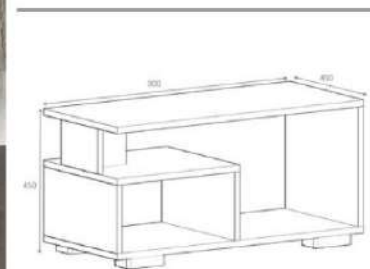

overall width measure 90 cm

coffee table

Product name MADRID

Product code D2306SP090M011MB

of Packages 1

Packages m3 0,0475

Package sizes 950*500*100

Packages kg 19

oak/white