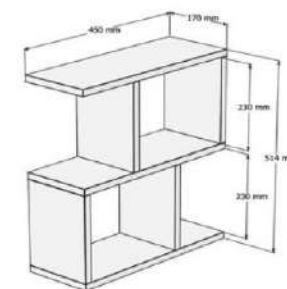

Packages m3 0,037

Package sizes 750*700*70

Packages kg 14

oak

coffee table

Product name COREL
of Packages 1
Package sizes 500*210*90

Product code D2306YSP045M003
Packages m3 0,010
Packages kg 5

white