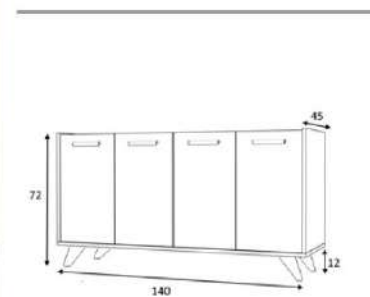

Packages kg 33

Package sizes 750*500*130

Packages kg 10

white

overall width measure 140 cm

Console Cabinets

Product name **STIL**

Product code **D230601CAD140M99**