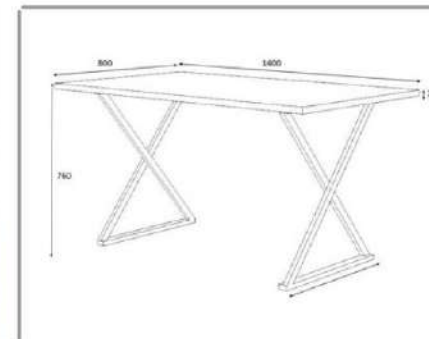

Product name	ALONE		
of Packages	1	Packages m3	0,15
Package sizes	1460*860*40	Packages kg	20
Package sizes	800*780*160	Packages kg	8

D2306MS140M103

D2306MS140M104

D2306MS140M105

dinner table

Product name	LETOFF		
of Packages	1	Packages m3	0,13
Package sizes	1460*860*40	Packages kg	20
Package sizes	880*770*110	Packages kg	7