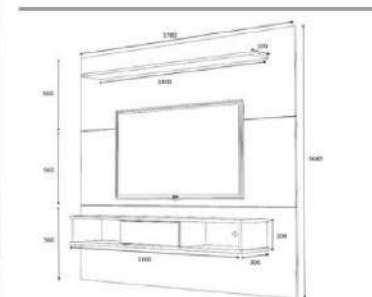

overall width measure 180 cm

Product name	SLINE	Product code	D2306TV180M604
of Packages	2	Packages m3	0,0814
Package sizes	1820*600*80	Packages kg	42
Package sizes	1480*350*80	Packages kg	16
Package sizes			oak/white

overall width measure 180 cm

Product name	SLINE	Product code	D2306TV180M605
of Packages	2	Packages m3	0,0814
Package sizes	1820*600*80	Packages kg	42
Package sizes	1480*350*80	Packages kg	16
Package sizes			grey/white

overall width measure 180 cm

Product name	SLINE	Product code	D2306TV180M606
of Packages	2	Packages m3	0,0814
Package sizes	1820*600*80	Packages kg	42
Package sizes	1480*350*80	Packages kg	16
Package sizes			 walnut