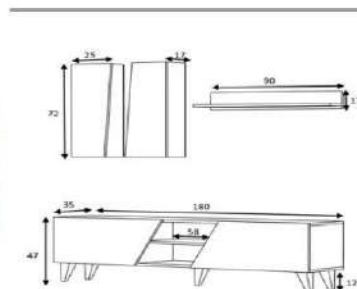

Product name	ASOS	Product code	D2306TV180M105
of Packages	2	Packages m3	0,108
Package sizes	1900*400*100	Packages kg	33
Package sizes	800*400*100	Packages kg	14
Package sizes			grey