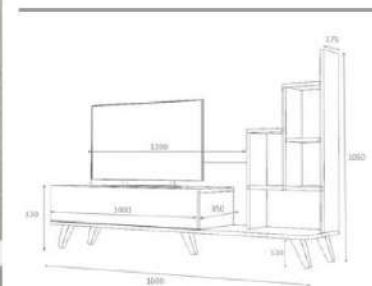

Product name BINGO
of Packages 1
Package sizes 1650*400*100

Product code D2306TV160M050
Packages m3 0,026
Packages kg 26