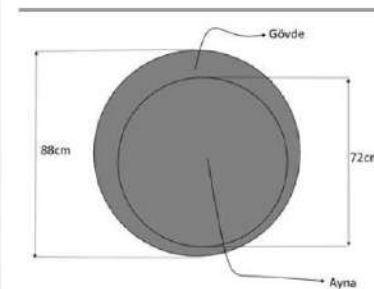

Product name	MOON	Product code	S1310AYN013
of Packages	1	Packages m3	0,042
Package sizes	920*920*50	Packages kg	12