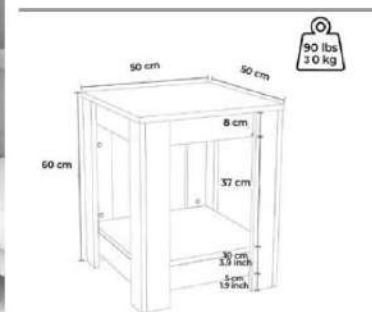

Product name	RIO	Product code	D2306SP50M100
of Packages	1	Packages m3	0,040
Package sizes	650*550*120	Packages kg	19

white

coffee table

Product name RIO
 of Packages 1
 Package sizes 650*550*120

Product code D2306SP50M101
 Packages m3 0,040
 Packages kg 19