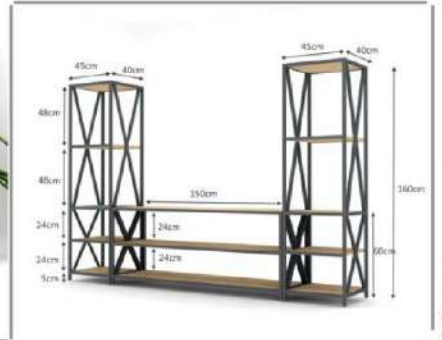

tv unit

The metal parts used in the product are produced from 20*20 profiles using electrostatic paint. Profile color Anthracite

Product name	MADRID 240		
of Packages	3	packages m3	0,248
Package sizes	1550*450*100	Packages kg	20
Package sizes	1650*450*120	Packages kg	24
Package sizes	1650*450*100	Packages kg	24