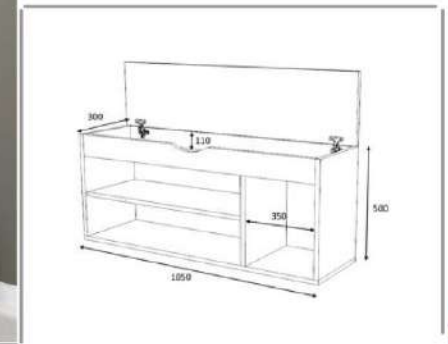

D2306AYK065m107

Product name	SPACE		
of Packages	2	packages m3	0,0624
Package sizes	1300*400*120	Packages kg	18

overall width measure 65 cm

D2306AYK105m111

D2306AYK105m110

D2306AYK105m112

shoe closet

Product name	MOD PUF 105		
of Packages	1	packages m3	0,049
Package sizes	1150*350*120	Packages kg	21