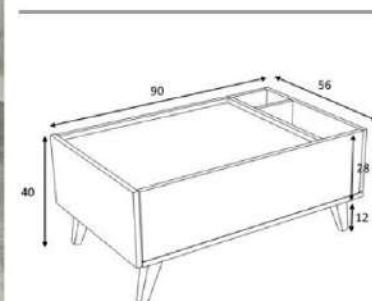

overall width measure 90 cm

coffee table

Product name OSLO
of Packages 1
Package sizes 1000*600*100

Product code D230601SP090M09
Packages m3 0,060
Packages kg 24