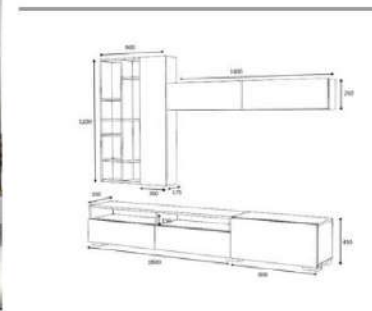

Product name LACK

of Packages 3

Package sizes 1850*400*130

Package sizes 1250*400*130

Package sizes 1250*400*130

Product code D2306TV270M270

Packages m3 0,2262

Packages kg 35

Packages kg 28

Packages kg 26

white