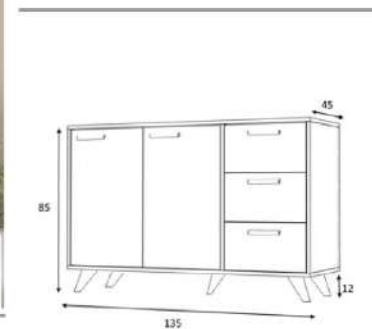

Packages kg 35

Package sizes 800*500*100

Packages kg 20

white

overall width measure 135 cm

Console Cabinets

Product name HAYAL

Product code D230601CAD135M44