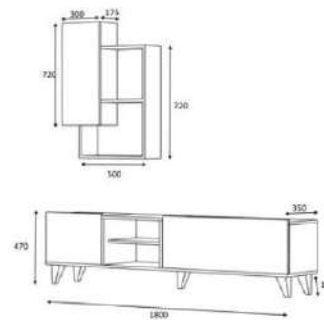

Package sizes 1850*400*120

Packages kg 41

Package sizes

Package sizes

oak/white

overall width measure 180 cm

Product name	FENNES	Product code	DD2306TV180M141
of Packages	1	Packages m3	0,0888
Package sizes	1850*400*120	Packages kg	41
Package sizes			 grey/white
Package sizes			