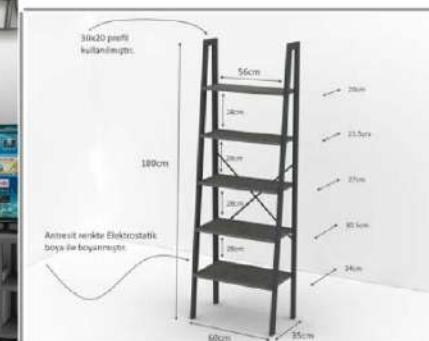

S1310KTL006

S1310KTL004

S1310KTL005

Bookshelf

The metal parts used in the product are produced from 20*30 profiles using electrostatic paint. Profile color Anthracite

Product name	FOOT		
of Packages	1	packages m3	0,096
Package sizes	1850*400*130	Packages kg	17