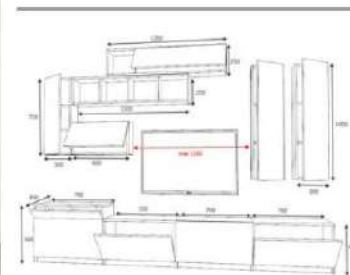

Product name **DOMINO**
of Packages 3
Package sizes 1460*450*120
Package sizes 1460*400*120
Package sizes 1620*400*140

Product code D2306TV280M043
Packages m3 0,2309
Packages kg 36
Packages kg 34
Packages kg 42

oak/white