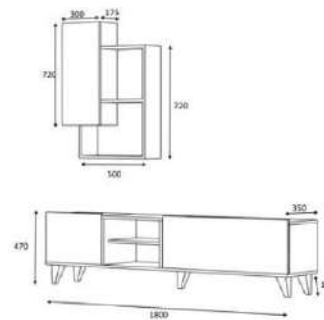

Product name FENNES

Product code D2306TV180M140

of Packages 1

Packages m3 0,0888

Package sizes 1850*400*120

Packages kg 41

Package sizes

Package sizes

walnut/white