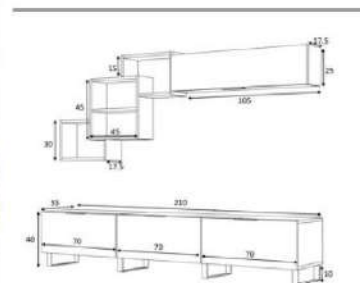

oak/white

Product name	LOSTA	Product code	D2306TV210M025
Number of Packages	2	Packages m3	0,1122
Package sizes	1450*400*110	Packages kg	32
Package sizes	1100*400*110	Packages kg	23

grey