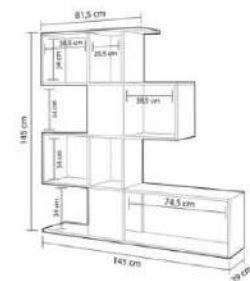

Product name AKTIF

Product code D2306KTL145M011

of Packages 1

Packages m3 0,0788

Package sizes 1500*350*150

Packages kg 35