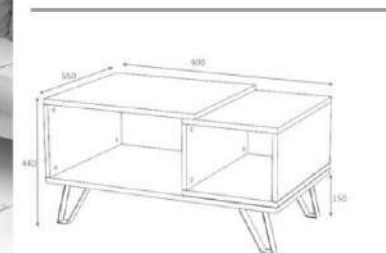

coffee table

Product name	OTTO	Product code	D2306SP090M020
of Packages	1	Packages m3	0,060
Package sizes	980*600*100	Packages kg	22