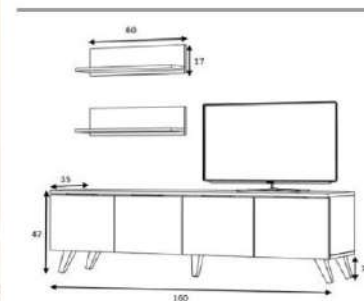

Product name MAST
of Packages 1
Package sizes 1650*400*110

Product code D2306TV160M027
Packages m3 0,0726
Packages kg 30

white

overall width measure 160 cm

Product name	MAST	Product code	D2306TV160M026
of Packages	1	Packages m3	0,0726
Package sizes	1650*400*110	Packages kg	30
			 walnut