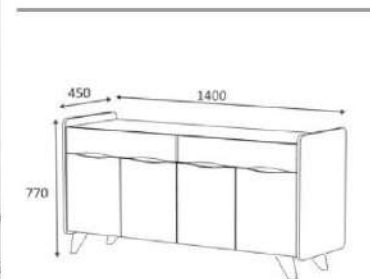

white

Console Cabinets

Product name	SILA	Product code	D230601CAD140M55
of Packages	2	Packages m3	0,10
Package sizes	1400*500*100	Packages kg	29
Package sizes	600*500*100	Packages kg	18