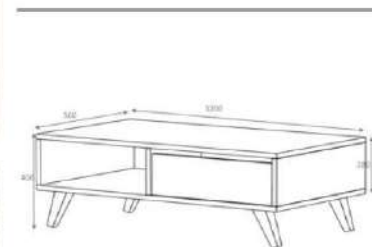

overall width measure 120 cm

coffee table

Product name ASTER

Product code D230603SP120M01

of Packages 1

Packages m3 0,075

Package sizes 1260*600*100

Packages kg 25