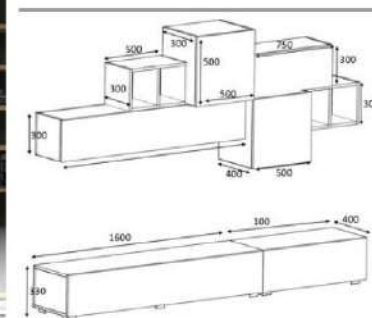

grey/white

Product name TROMEN

Product code D2306TV

of Packages 3

Packages m3 0,2875

Package sizes 1650*450*100

Packages kg 33

Package sizes 1850*350*140

Packages kg 44

Package sizes 1050*550*120

Packages kg 33

retro/oak