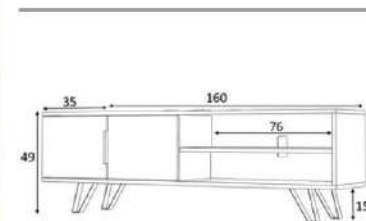

Product name FOOT

of Packages 1

Package sizes 1650*400*100

Product code D2306TV160M020

Packages m3 0,066

Packages kg 28

walnut/white