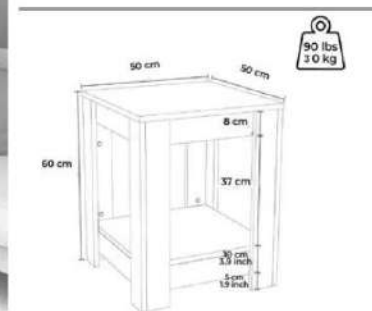

walnut/white