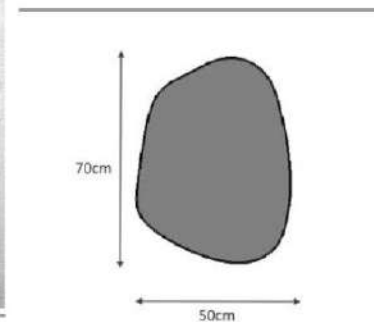

decorative wall mirrors

Product name	DENZA 2	Product code	S1310AYN010
of Packages	1	Packages m3	0,45
Package sizes	1050*850*50	Packages kg	16

mirror

Product name	DENZA BIG	Product code	S1310AYN008
of Packages	1	Packages m3	0,45
Package sizes	1050*850*40	Packages kg	12