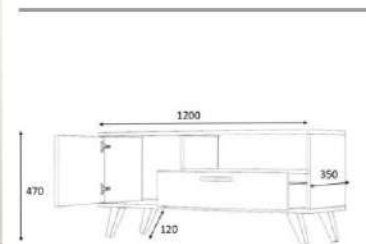

white

overall width measure 120 cm

Product name	BORAS	Product code	D2306TV120M005
of Packages	1	Packages m3	0,060
Package sizes	1250*400*120	Packages kg	25

white

overall width measure 120 cm

Product name	FOXY	Product code	D2306TV120M015
of Packages	1	Packages m3	0,060
Package sizes	1250*400*120	Packages kg	25