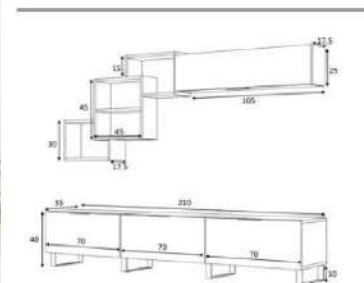

Packages kg 32

Packages kg 23

walnut/white

overall width measure 210 cm

Product name	LOSTA	Product code	D2306TV210M0..
of Packages	2	Packages m3	0,1122
Package sizes	1450*400*110	Packages kg	32
ackage sizes	1100*400*110	Packages kg	23