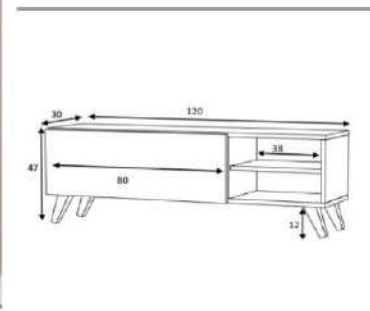

Product name	SPACE	Product code	D2306TV120M302
of Packages	1	Packages m3	0,053
Package sizes	1260*350*120	Packages kg	17
			  white