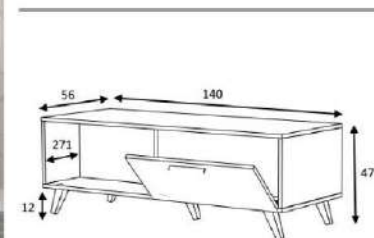

of Packages 1

Packages m3 0,089

Package sizes 800*800*140

Packages kg 37

white

overall width measure 140 cm

coffee table

Product name	LINEA	Product code	D230603SP140M17
of Packages	1	Packages m3	0,087
Package sizes	1460*600*140	Packages kg	32