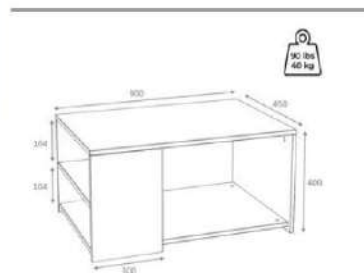

oak/white

coffee table

Product name	ASTOR	Product code	D2306SP90M104
of Packages	1	Packages m3	0,043
Package sizes	950*500*90	Packages kg	20

grey/white

coffee table

Product name ASTOR
of Packages 1
Package sizes 950*500*90