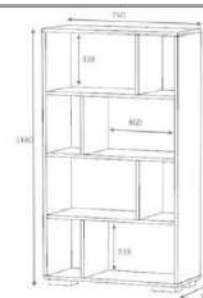

overall width measure 75 cm

bookshelf

Product name AZRA
of Packages 1
Package sizes 1520*350*120

Product code D2306KTL150M140
Packages m3 0,063
Packages kg 30