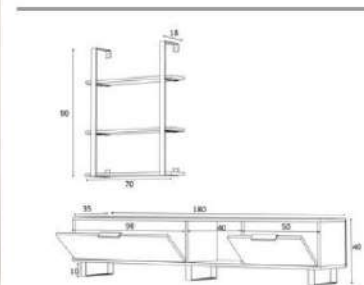

Packages m3 0,2262

Packages kg 35

Packages kg 28

Packages kg 26

retro-white

overall width measure 180 cm

Product name ZENON

Product code D2306TV180M031