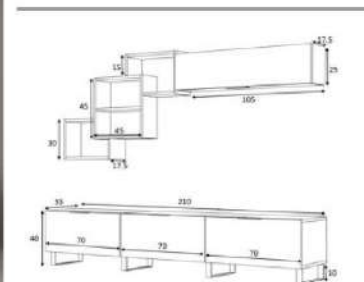

Product name	LOSTA	Product code	D2306TV210M028
of Packages	2	Packages m3	0,1122
Package sizes	1450*400*110	Packages kg	32
ackage sizes	1100*400*110	Packages kg	23