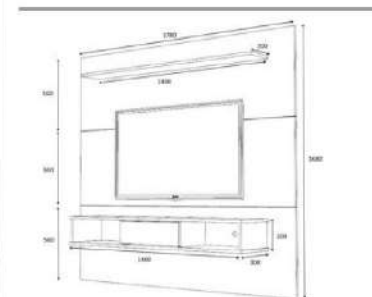

overall width measure 180 cm

Product name	VOLGE	Product code	D2306TV180M602
of Packages	1	Packages m3	0,0814
Package sizes	1850*400*110	Packages kg	37
Package sizes			
Package sizes			

oak/white

overall width measure 180 cm

Product name	PREVISTO	Product code	D2306TV180M505
of Packages	1	Packages m3	0,0814
Package sizes	1850*400*110	Packages kg	37
Package sizes			grey/walnut

overall width measure 180 cm

Product name	SLINE	Product code	D2306TV180M601
of Packages	2	Packages m3	0,0814
Package sizes	1820*600*80	Packages kg	42
Package sizes	1480*350*80	Packages kg	16
Package sizes			white

overall width measure 180 cm

Product name	SLINE	Product code	D2306TV180M604
of Packages	2	Packages m3	0,0814
Package sizes	1820*600*80	Packages kg	42
Package sizes	1480*350*80	Packages kg	16
Package sizes			oak/white