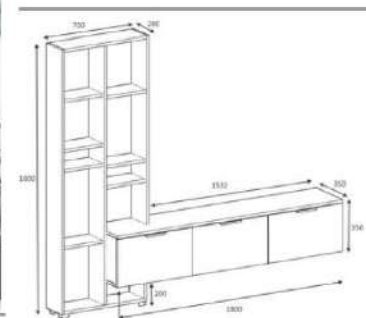

Product name SOFTLINE

Product code D2306TV215M002

of Packages

Packages m3

Package sizes

Packages kg

grey/white