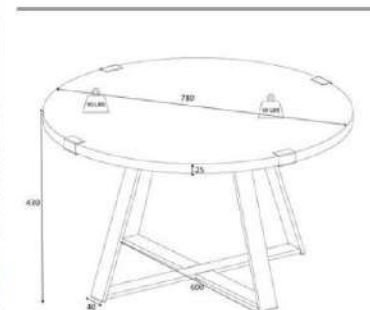

coffee table

Product name	OTTO	Product code	D2306SP090M020
of Packages	1	Packages m3	0,060
Package sizes	980*600*100	Packages kg	22

oak

coffee table

Product name	CUTE	Product code	D2306SP80M102
of Packages	1	Packages m3	0,052
Package sizes	830*830*75	Packages kg	12