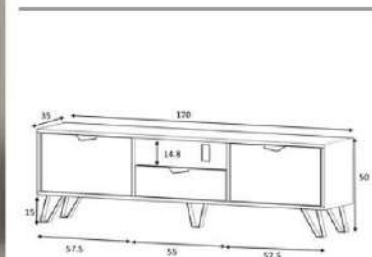

Product name JASMINE

Product code D2306TV170M019

of Packages 1

Packages m3 0,072

Package sizes 1750*400*100

Packages kg 30