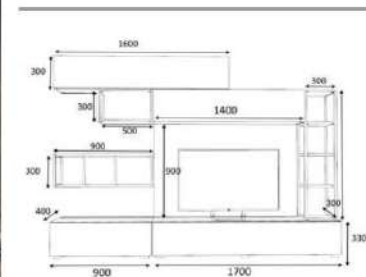

Product name	TRONADOR	Packages m3	0,2870	Product code	D2306TV270M002
Package sizes	1750*500*100	Packages kg	38	 grey/white	
Package sizes	1650*350*140	Packages kg	36		
Package sizes	1250*350*120	Packages kg	20		
Package sizes	1420*92*50	Packages kg	28