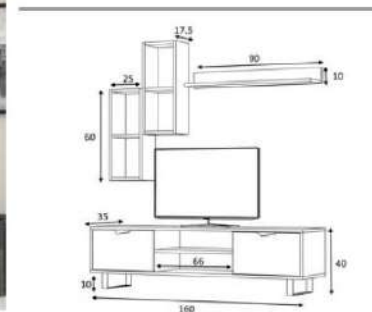

Product name	LONSA	Product code	D2306TV160M028
of Packages	1	Packages m3	0,072
Package sizes	1650*400*110	Packages kg	38

grey/walnut