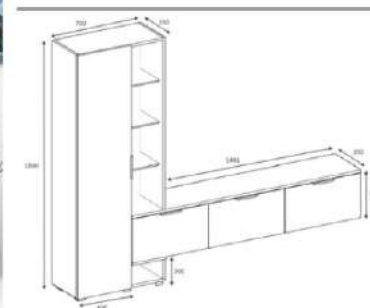

Packages m3

Package sizes

Packages kg

grey/white

overall width measure 223 cm

Product name SOFTLINE

Product code D2306TV223M002

of Packages