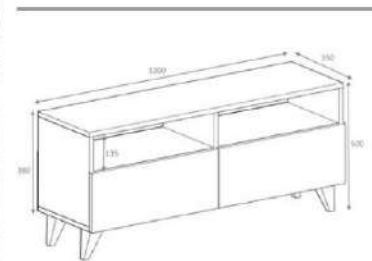

Product name	INCI	Product code	D2306TV120M101
of Packages	1	Packages m3	0,060
Package sizes	1260*400*120	Packages kg	24
		  white