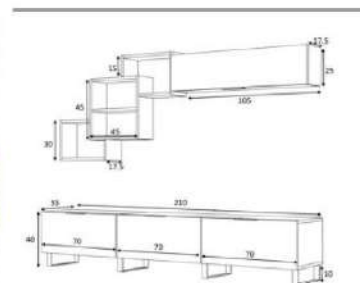

grey

overall width measure 210 cm

Product name	LOSTA	Product code	D2306TV210M028
of Packages	2	Packages m3	0,1122
Package sizes	1450*400*110	Packages kg	32
ackage sizes	1100*400*110	Packages kg	23

oak

overall width measure 210 cm