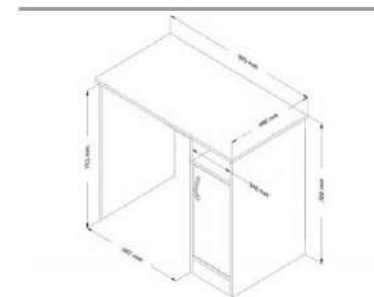

overall width measure 110 cm

Product name **MART**
 of Packages 1
 Package sizes 1200*600*100

Product code **D2306CM110M02**
 Packages m3 0,072
 Packages kg 28

white

overall width measure 90 cm

study desk

Product name SUBAT
of Packages 1
Package sizes 1000*600*100