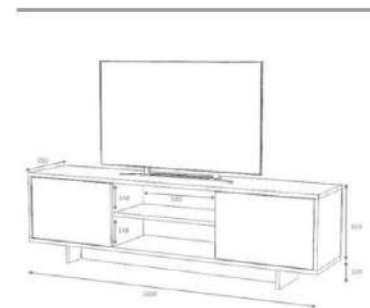

Product name RIO
of Packages 1
Package sizes 1640*400*120

Product code D2306TV160M110
Packages m3 0,078
Packages kg 35

oak