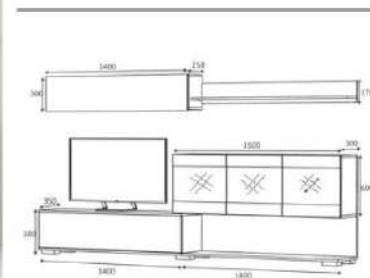

white

overall width measure 280 cm

Product name	EGE	Product code	D2306TV280M021
of Packages	3	Packages m3	0,07
Package sizes	1460*400*120	Packages kg	33
Package sizes	1460*400*120	Packages kg	35
Package sizes	1100*400*120	Packages kg	23

overall width measure 170 cm

Product name JASMINE

Product code D2306TV170M020

of Packages 1

Packages m3 0,072

Package sizes 1750*400*100

Packages kg 30

walnut

overall width measure 170 cm

Product name JASMINE

Product code D2306TV170M021

of Packages 1

Packages m3 0,072

Package sizes 1750*400*100

Packages kg 30

white

overall width measure 280 cm

Product name **AKTIF**

Product code **D2306TV180M602**

of Packages **3**

Packages m3 **0,2107**

Package sizes **1500*610*110**

Packages kg **46**

Package sizes **1250*400*110**