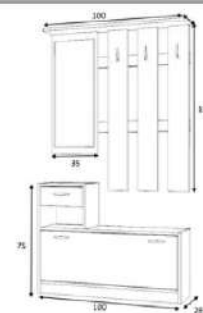

Package sizes **1380*620*100**

Packages kg **39**

grey/white

overall width measure 100 cm

shoe closet

Product name **SPEED**

Product code **D2306AYK100M003**

of Packages **1**