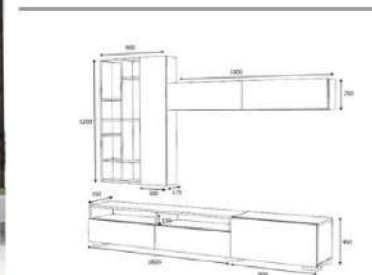

Product name **LACK**

of Packages 3

Package sizes 1850*400*130

Package sizes 1250*400*130

Package sizes 1250*400*130

Product code D2306TV270M274

Packages m3 0,2262

Packages kg 35

Packages kg 28

Packages kg 26

retro-white