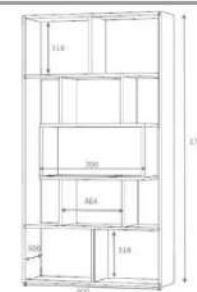

overall width measure 60 cm

bookshelf

Product name FACE
of Packages 2
Package sizes 1700*350*140

Product code D2306KTL100M003
Packages m3 0,088
Packages kg 37