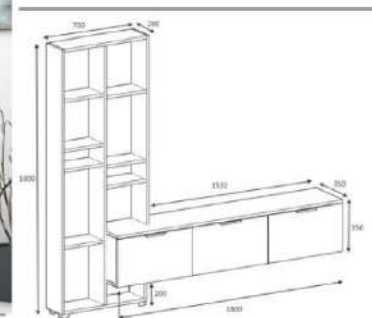

Packages m3

Package sizes

Packages kg

grey/white

overall width measure 215 cm

Product name SOFTLINE

Product code D2306TV215M003

of Packages