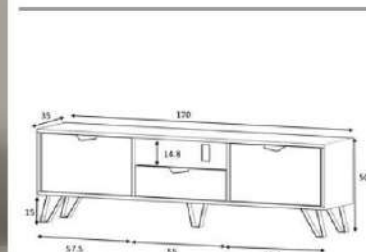

walnut

Product name JASMINE

Product code D2306TV170M021

of Packages 1

Packages m3 0,072

Package sizes 1750*400*100

Packages kg 30

white