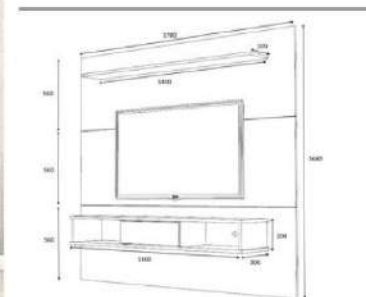

Product name	PREVISTO	Product code	D2306TV180M505
of Packages	1	Packages m3	0,0814
Package sizes	1850*400*110	Packages kg	37
Package sizes			grey/walnut

overall width measure 180 cm

Product name	SLINE	Product code	D2306TV180M601
of Packages	2	Packages m3	0,0814
Package sizes	1820*600*80	Packages kg	42
Package sizes	1480*350*80	Packages kg	16
Package sizes			white

overall width measure 180 cm

Product name	SLINE	Product code	D2306TV180M604
of Packages	2	Packages m3	0,0814
Package sizes	1820*600*80	Packages kg	42
Package sizes	1480*350*80	Packages kg	16
Package sizes			oak/white