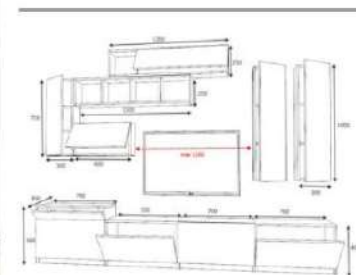

white

overall width measure 280 cm

Product name **DOMINO**

of Packages 3

Package sizes 1460*450*120

Package sizes 1460*400*120

Package sizes 1620*400*140

Product code D2306TV280M040

Packages m3 0,2309

Packages kg 36

Packages kg 34

Packages kg 42

white

overall width measure 280 cm

Product name	DOMINO	Product code	D2306TV280M041
of Packages	3	Packages m3	0,2309
Package sizes	1460*450*120	Packages kg	36
Package sizes	1460*400*120	Packages kg	34
Package sizes	1620*400*140	Packages kg	42