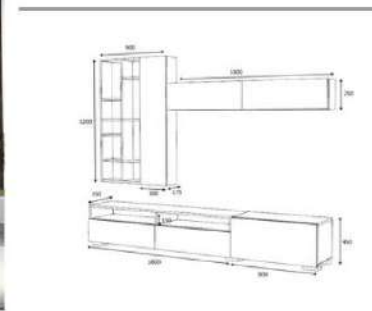

Product name	LACK	Product code	D2306TV270M273
of Packages	3	Packages m3	0,2262
Package sizes	1850*400*130	Packages kg	35
Package sizes	1250*400*130	Packages kg	28
Package sizes	1250*400*130	Packages kg	26

grey/white