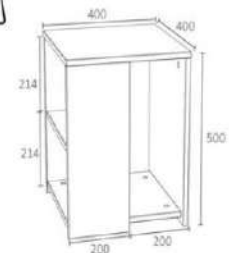

Packages m3 0,02

Package sizes 650*450*80

Packages kg 15

white

coffee table

Product name GALAXY

Product code D2306SP40M106

of Packages 1