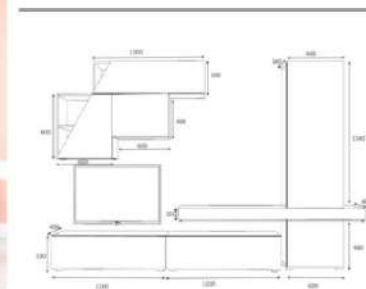

Product name	FITZ	Product code	D2306TV240M010
of Packages	3	Packages m3	0,2875
Package sizes	1400*610*110	Packages kg	49
Package sizes	1890*350*140	Packages kg	46
Package sizes	2040*450*110	Packages kg	46

grey/white