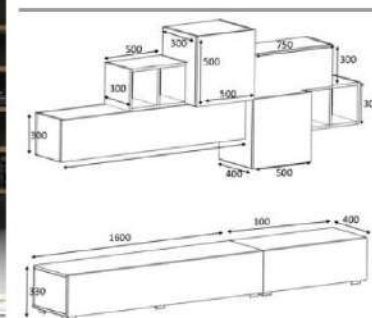

Product name	TROMEN	Product code	D2306TV
of Packages	3	Packages m3	0,2875
Package sizes	1650*450*100	Packages kg	33
Package sizes	1850*350*140	Packages kg	44
Package sizes	1050*550*120	Packages kg	33