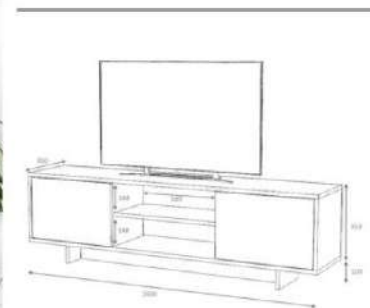

overall width measure 160 cm

Product name RIO
of Packages 1
Package sizes 1640*400*120

Product code D2306TV160M107
Packages m3 0,078
Packages kg 35

white

overall width measure 160 cm

Product name RIO
of Packages 1
Package sizes 1640*400*120