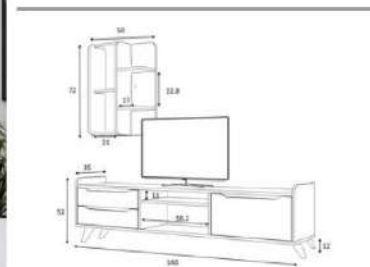

Product name DORUK

Product code D2306TV180M040

of Packages 1

Packages m3 0,088

Package sizes 1850*400*120

Packages kg 40

white

overall width measure 180 cm