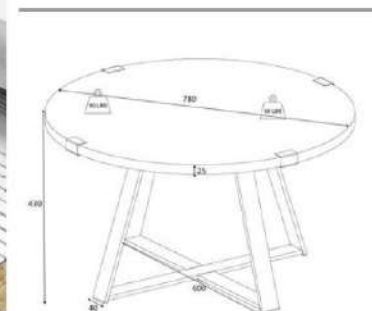

coffee table

Product name	CUTE	Product code	D23065P80M100
of Packages	1	Packages m3	0,052
Package sizes	830*830*75	Packages kg	12