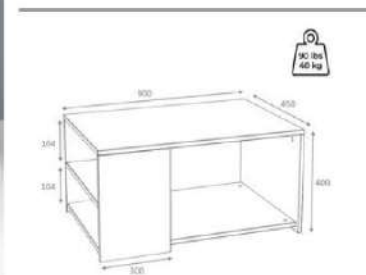

oak/white

coffee table

Product name	ASTOR	Product code	D2306SP90M107
of Packages	1	Packages m3	0,043
Package sizes	950*500*90	Packages kg	20

white

coffee table

Product name	ASTOR	Product code	D2306SP90M105
of Packages	1	Packages m3	0,043
Package sizes	950*500*90	Packages kg	20