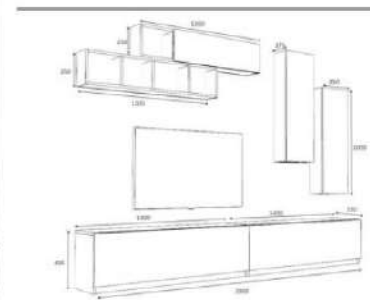

Packages m3 0,07

Package sizes 1400*500*100

Packages kg 32

Package sizes

Package sizes

grey

overall width measure 280 cm

Product name	DONA	Product code	D2306TV280M020
of Packages	3	Packages m3	0,07
Package sizes	1460*400*120	Packages kg	33
Package sizes	1460*400*120	Packages kg	35
Package sizes	1100*400*120	Packages kg	23

walnut/white

overall width measure 280 cm

Product name	EGE	Product code	D2306TV280M019
of Packages	3	Packages m3	0,07
Package sizes	1460*400*120	Packages kg	33
Package sizes	1460*400*120	Packages kg	35
Package sizes	1100*400*120	Packages kg	23

white

overall width measure 280 cm

Product name	EGE	Product code	D2306TV280M021
of Packages	3	Packages m3	0,07
Package sizes	1460*400*120	Packages kg	33
Package sizes	1460*400*120	Packages kg	35
Package sizes	1100*400*120	Packages kg	23