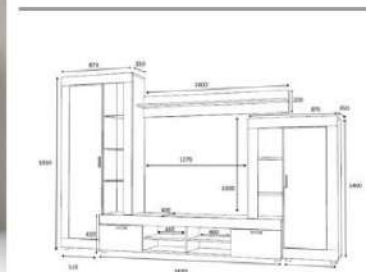

retro-white

Product name	FIESTA	Product code	D2306TV300M002
of Packages	4	Packages m3	0,3049
Package sizes	2050*430*110	Packages kg	42
Package sizes	1800*490*90	Packages kg	32
Package sizes	1900*380*100	Packages kg	38
Package sizes	1400*400*100	Packages kg	25

oak