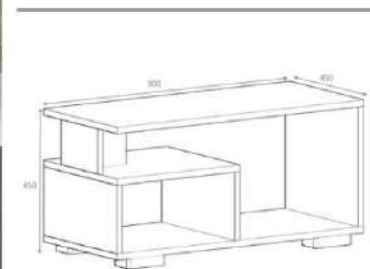

overall width measure 90 cm

coffee table

Product name MADRID

Product code D2306SP090M016B

of Packages 1

Packages m3 0,0475

Package sizes 950*500*100

Packages kg 19

white