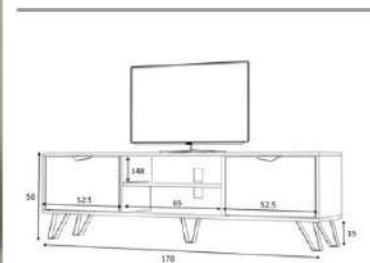

Product name JASMINE

Product code D2306TV170M014

of Packages 1

Packages m3 0,072

Package sizes 1750*400*100

Packages kg 31

walnut