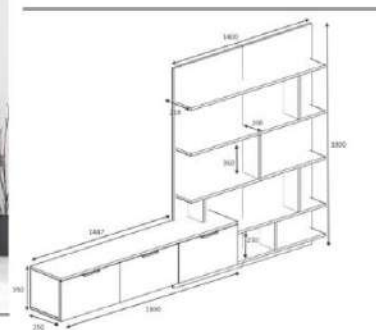

Product name SOFTLINE

Product code D2306TV285M002

of Packages

Packages m3

Package sizes

Packages kg

grey/white

overall width measure 285 cm