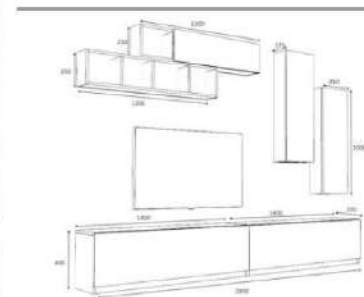

walnut/white

overall width measure 280 cm

Product name	EGE	Product code	D2306TV280M019
of Packages	3	Packages m3	0,07
Package sizes	1460*400*120	Packages kg	33
Package sizes	1460*400*120	Packages kg	35
Package sizes	1100*400*120	Packages kg	23

white

overall width measure 280 cm

Product name	EGE	Product code	D2306TV280M021
of Packages	3	Packages m3	0,07
Package sizes	1460*400*120	Packages kg	33
Package sizes	1460*400*120	Packages kg	35
Package sizes	1100*400*120	Packages kg	23

grey

overall width measure 280 cm

Product name	EGE	Product code	D2306TV280M022
of Packages	3	Packages m3	0,07
Package sizes	1460*400*120	Packages kg	33
Package sizes	1460*400*120	Packages kg	35
Package sizes	1100*400*120	Packages kg	23