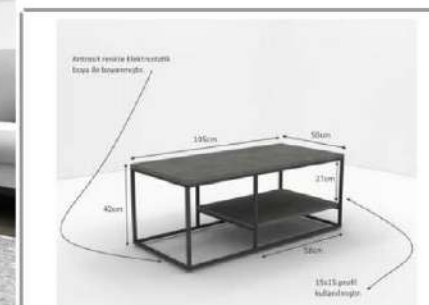

SodxWood Products

S1310MS001

S1310MS003

S1310MS002

coffe table

The metal parts used in the product are produced from 15*15 profiles using electrostatic paint. Profile color Anthracite

Product name	WIND		
of Packages	1	packages m3	0,044
Package sizes	1100*550*80	Packages kg	15