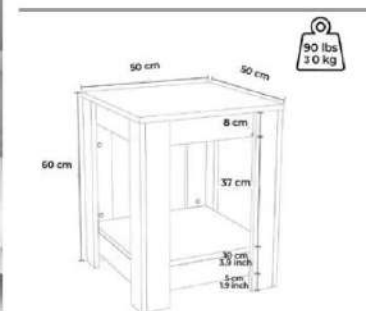

coffee table

Product name	RIO	Product code	D2306SP50M100
of Packages	1	Packages m3	0,040
Package sizes	650*550*120	Packages kg	19