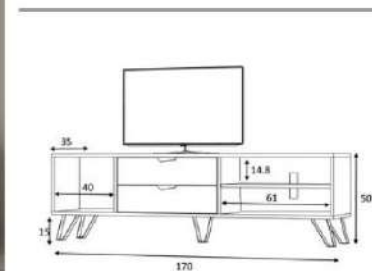

Packages m3 0,072

Package sizes 1750*400*100

Packages kg 34

walnut

overall width measure 170 cm

Product name JASMINE

Product code D2306TV170M012

of Packages 1