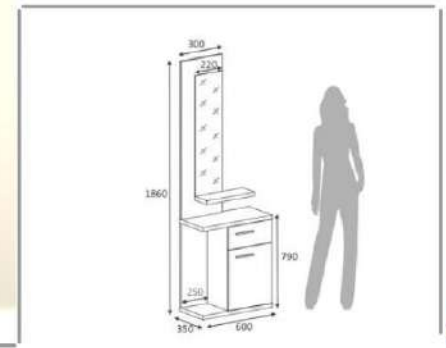

shoe closet

Product name	LOST		
of Packages	1	packages m3	0,060
Package sizes	1250*400*110	Packages kg	27
		Packages kg