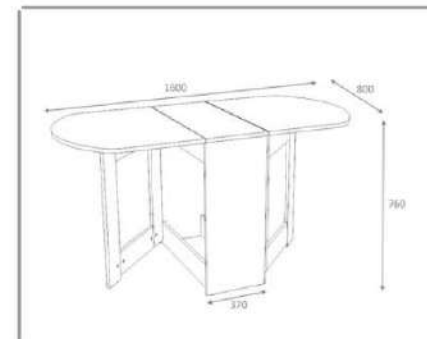

D2306MS160M002

dinner table

Product name	EAGLE		
of Packages	1	Packages m3	0,72
Package sizes	860*690*120	Packages kg	31