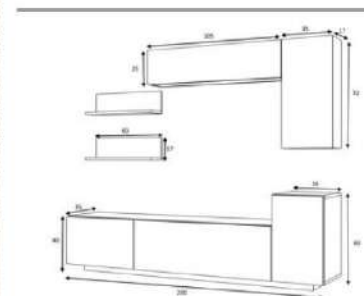

Product name	ANDROMEDA	Product code	D2306TV200M025
of Packages	2	Packages m3	0,1517
Package sizes	2060*400*120	Packages kg	41
Package sizes	1100*400*120	Packages kg	22

walnut/white