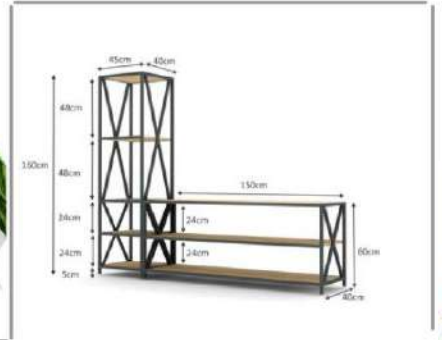

tv unit

The metal parts used in the product are produced from 20*20 profiles using electrostatic paint. Profile color Anthracite

Product name	MADRID 195		
of Packages	2	packages m3	0,111
Package sizes	1600*500*100	Packages kg	27
Package sizes	1750*800*90	Packages kg	19