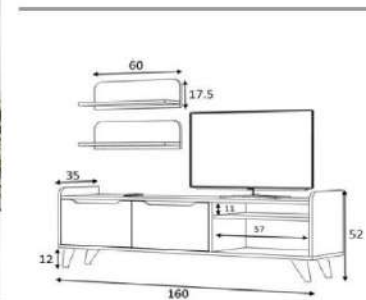

Product name DORUK

Product code D2306TV160M047

of Packages 1

Packages m3 0,072

Package sizes 1650*400*110

Packages kg 31

retro grey

overall width measure 160 cm