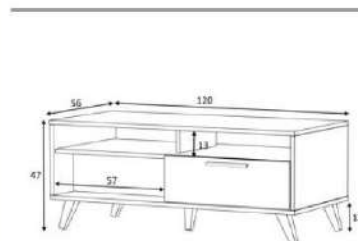

coffee table

Product name OSLO
 of Packages 1
 Package sizes 1000*600*100

Product code D230601SP090M09
 Packages m3 0,060
 Packages kg 24

walnut/white

overall width measure 90 cm

coffee table

Product name MIA
 of Packages 1
 Package sizes 1460*600*100