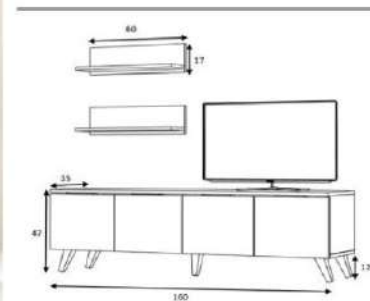

overall width measure 180 cm

Product name	ALFA	Product code	D2306TV180M022
of Packages	2	Packages m3	0,2875
Package sizes	1850*400*110	Packages kg	29
Package sizes	770*400*110	Packages kg	10,5

walnut

overall width measure 160 cm