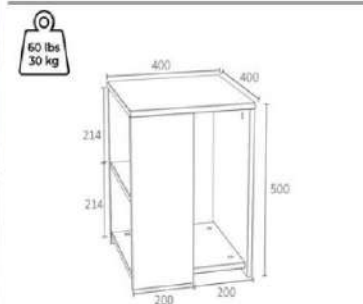

Packages m3 0,02

Package sizes 650*450*80

Packages kg 15

grey/white

coffee table

Product name GALAXY

Product code D2306SP40M105

of Packages 1