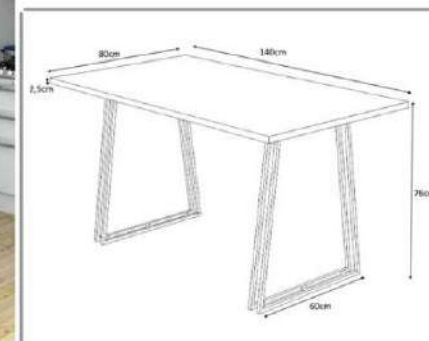

dinner table

Product name	ALONE		
of Packages	1	Packages m3	0,15
Package sizes	1460*860*40	Packages kg	20
Package sizes	800*780*160	Packages kg	8