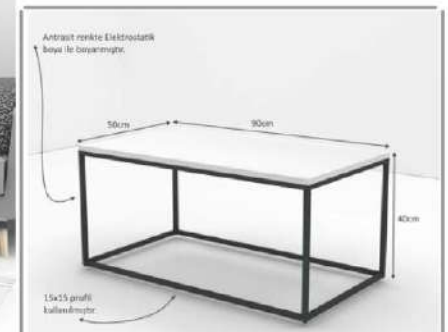

S1310MS020

S1310MS021

The metal parts used in the product are produced from 15*15 profiles using electrostatic paint. Profile color Anthracite

S1310MS019

coffee table

Product name	PRONTO		
of Packages	1	packages m3	0,026
Package sizes	Package sizes	Packages kg	30