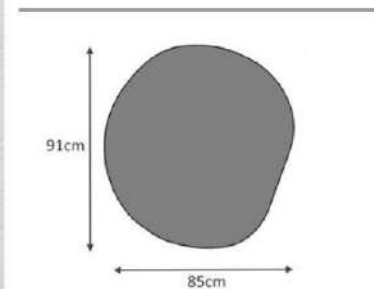

Product name OCEAN

Product code S1310AYN012

of Packages 1

Packages m3 0,042

Package sizes 950*900*50

Packages kg 12