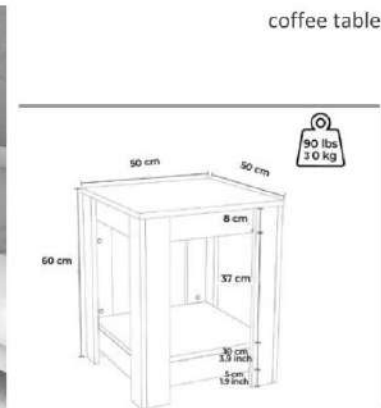

walnut/white

coffee table

Product name RIO
 of Packages 1
 Package sizes 650*550*120

Product code D2306SP50M102
 Packages m3 0,040
 Packages kg 19

grey/white

Product name	RIO	Product code	D2306SP50M103
of Packages	1	Packages m3	0,040
Package sizes	650*550*120	Packages kg	19