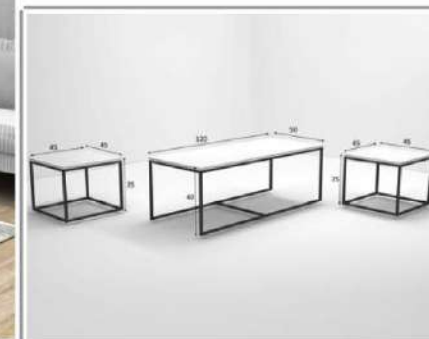

S1310MS011

S1310MS012

S1310MS010

coffee table

The metal parts used in the product are produced from 15*15 profiles using electrostatic paint. Profile color Anthracite

Product name	FREE 3		
of Packages	1	packages m3	0,1170
Package sizes	1300*600*150	Packages kg	30