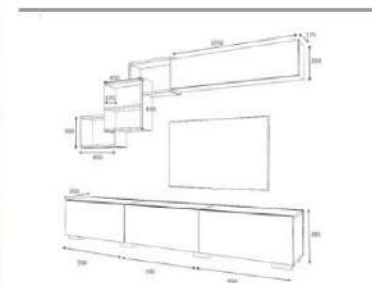

overall width measure 160 cm

Product name RIO
of Packages 1
Package sizes 1640*400*120

Product code D2306TV160M107
Packages m3 0,078
Packages kg 35

white

overall width measure 160 cm

Product name RIO
of Packages 1
Package sizes 1640*400*120

Product code D2306TV160M108
Packages m3 0,078
Packages kg 35

walnut

overall width measure 160 cm

Product name RIO
of Packages 1
Package sizes 1640*400*120

Product code D2306TV160M109
Packages m3 0,078
Packages kg 35

grey

overall width measure 160 cm

Product name RIO
of Packages 1
Package sizes 1640*400*120

Product code D2306TV160M110
Packages m3 0,078
Packages kg 35

oak

overall width measure 210 cm

Product name	FREE	Product code	D2306TV210M001
of Packages	2	Packages m3	0,083
Package sizes	1460*400*120	Packages kg	34
Package sizes	1100*400*120	Packages kg	21

white

overall width measure 210 cm

Product name	FREE	Product code	D2306TV210M004
of Packages	2	Packages m3	0,083
Package sizes	1460*400*120	Packages kg	34
Package sizes	1100*400*120	Packages kg	21

grey/white