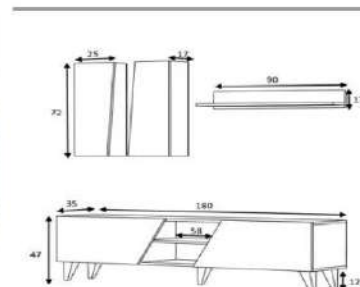

Product name	ASOS	Product code	D2306TV180M107
of Packages	2	Packages m3	0,108
Package sizes	1900*400*100	Packages kg	33
Package sizes	800*400*100	Packages kg	14
Package sizes			 oak/white