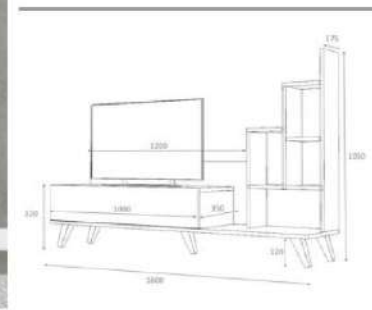

overall width measure 200 cm

Product name	KALE	Product code	D2306TV200M027
of Packages	2	Packages m3	0,1517
Package sizes	2060*400*120	Packages kg	41
Package sizes	1100*400*120	Packages kg	22

oak/white

overall width measure 160 cm