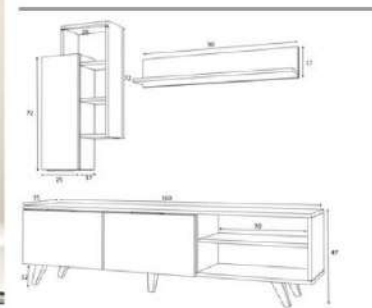

Product name	ZEN	Product code	D2306TV160M025
of Packages	2	Packages m3	0,1065
Package sizes	1650*400*110	Packages kg	29
Package sizes	770*400*110	Packages kg	11

walnut/white