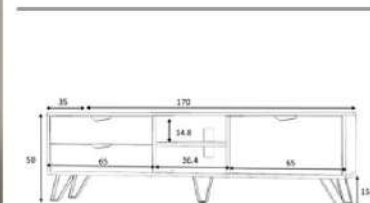

Product name JASMINE

Product code D2306TV170M018

of Packages 1

Packages m3 0,072

Package sizes 1750*400*100

Packages kg 31

white