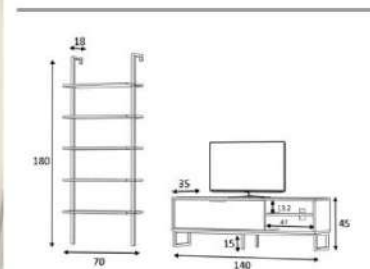

grey/white

overall width measure 180 cm

Product name OSLO
of Packages 1
Package sizes 1860*400*120

Product code D2306TV180M111
Packages m3 0,089
Packages kg 34

walnut

overall width measure 210 cm

Product name	WAY210	Product code	D2306TV210M084
of Packages	2	Packages m3	0,1088
Package sizes	1450*400*100	Packages kg	25
ackage sizes	1450*350*100	Packages kg	17

white

overall width measure 210 cm

Product name	WAY210	Product code	D2306TV210M085
of Packages	2	Packages m3	0,1088
Package sizes	1450*400*100	Packages kg	25
ackage sizes	1450*350*100	Packages kg	17

grey

overall width measure 210 cm

Product name	WAY210	Product code	D2306TV210M086
of Packages	2	Packages m3	0,1088
Package sizes	1450*400*100	Packages kg	25
ackage sizes	1450*350*100	Packages kg	17

walnut

overall width measure 270 cm