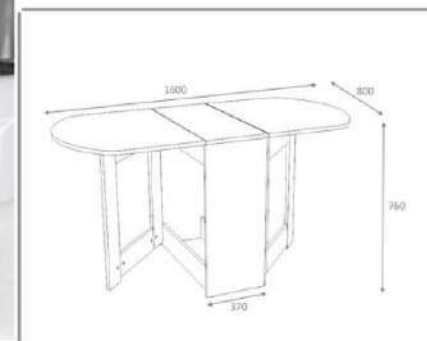

D2306MS160M004

dinner table

Product name	EAGLE		
of Packages	1	Packages m3	0,72
Package sizes	860*690*120	Packages kg	31