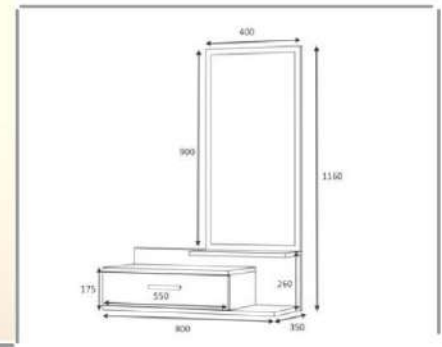

D2306DRS060M005