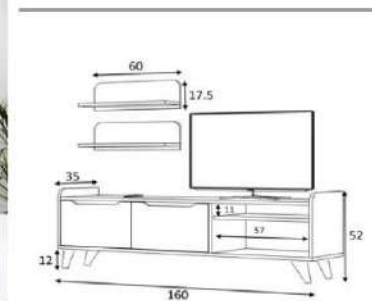

Product name DORUK

Product code D2306TV180M046

of Packages 1

Packages m3 0,088

Package sizes 1850*400*120

Packages kg 40

retro grey

overall width measure 160 cm