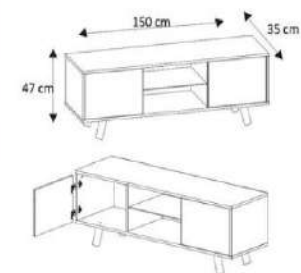

Product name PRONTO

Product code D2306TV150LM003

of Packages 1

Packages m3 0,0874

Package sizes 1560*400*140

Packages kg 28

walnut