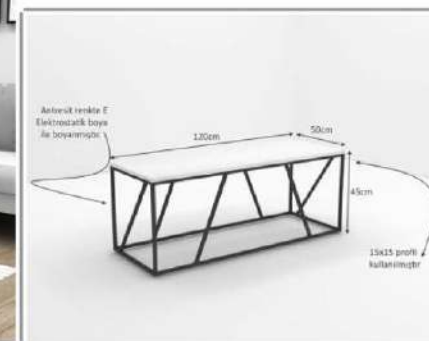

S1310MS017

S1310MS018

The metal parts used in the product are produced from 15*15 profiles using electrostatic paint. Profile color Anthracite

S1310MS016

coffee table

Product name	DREAM		
of Packages	1	packages m3	0,055
Package sizes	1250*550*80	Packages kg	9