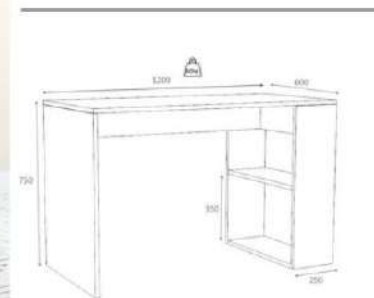

D2306RAF100M021M

D2306RAF100M021B

D2306RAF100M021G

wall shelf

Product name	LINZA		
of Packages	1	packages m3	0,012
Package sizes	550*200*110	Packages kg	7

Study desk

overall width measure 120 cm

study desk