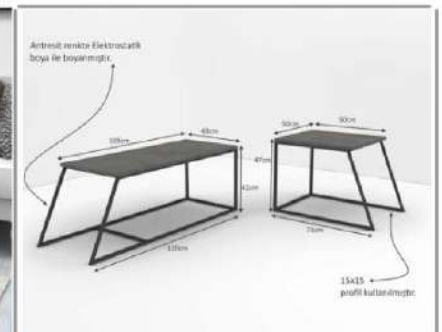

S1310MS030

S1310MS028

S1310MS029

coffee table

The metal parts used in the product are produced from 15*15 profiles using electrostatic paint. Profile color Anthracite

Product name	KARY 2		
of Packages	1	packages m3	0,080
Package sizes	1360*600*100	Packages kg	15