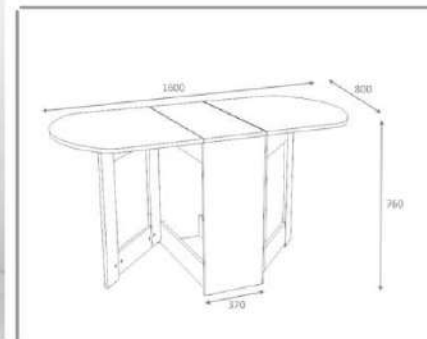

D2306MS160M003

dinner table

Product name	EAGLE		
of Packages	1	Packages m3	0,72
Package sizes	860*690*120	Packages kg	31