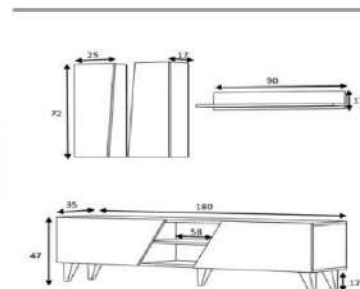

Product name	ASOS	Product code	D2306TV180M106
of Packages	2	Packages m3	0,108
Package sizes	1900*400*100	Packages kg	33
Package sizes	800*400*100	Packages kg	14
Package sizes			grey/white