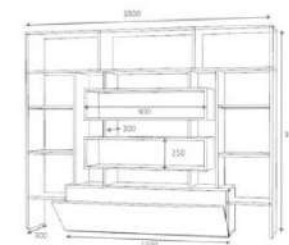

overall width measure 180 cm

bookshelf

Product name ARIELA

Product code D2306KTL180M060

of Packages 2

Packages m3 0,1627

Package sizes 1860*350*140

Packages kg 33

Package sizes 1460*350*140

Packages kg 42