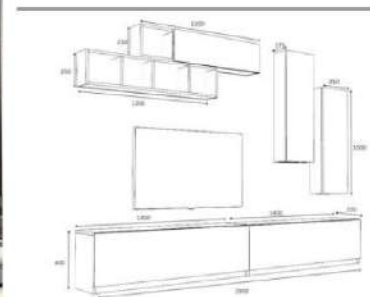

white

overall width measure 280 cm

Product name	EGE	Product code	D2306TV280M021
of Packages	3	Packages m3	0,07
Package sizes	1460*400*120	Packages kg	33
Package sizes	1460*400*120	Packages kg	35
Package sizes	1100*400*120	Packages kg	23

grey

overall width measure 280 cm

Product name	EGE	Product code	D2306TV280M022
of Packages	3	Packages m3	0,07
Package sizes	1460*400*120	Packages kg	33
Package sizes	1460*400*120	Packages kg	35
Package sizes	1100*400*120	Packages kg	23