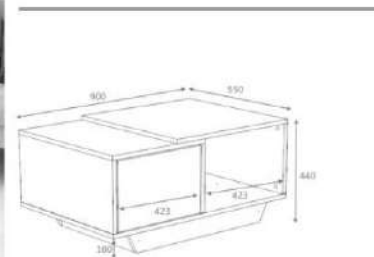

coffee table

Product name	LIVE	Product code	D2306SP090M030
of Packages	1	Packages m3	0,064
Package sizes	960*660*100	Packages kg	27