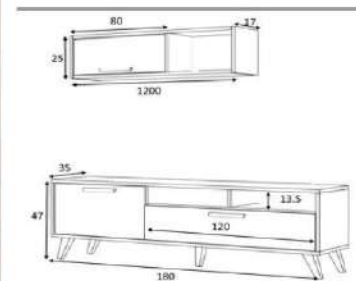

of Packages 1

Packages m3 0,0814

Package sizes 1850*400*110

Packages kg 33

white

overall width measure 180 cm

Product name SLIM
 of Packages 1
 Package sizes 1860*400*120

Product code D2306TV180M109
 Packages m3 0,089
 Packages kg 44