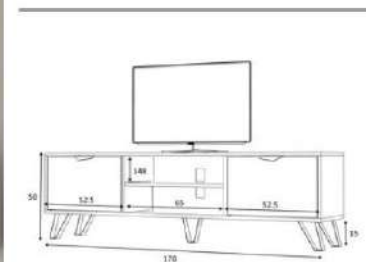

overall width measure 170 cm

Product name JASMINE

Product code D2306TV170M015

of Packages 1

Packages m3 0,072

Package sizes 1750*400*100

Packages kg 31

white