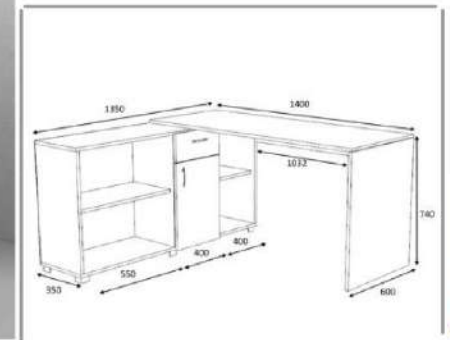

study desk

Product name	ALIS		
of Packages	2	packages m3	0,12
Package sizes	1520*600*100	Packages kg	22
Package sizes	780*400*100	Packages kg	29

overall width measure 210 cm