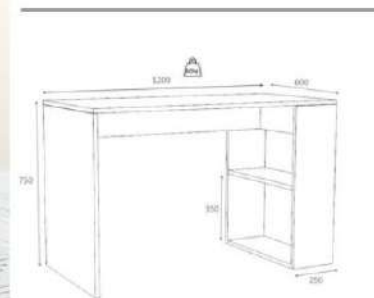

Product code D2306CM120M025
Packages m3 0,081
Packages kg 35

walnut/white

overall width measure 120 cm

study desk

Product name	RIO	Product code	D2306CM120M026
of Packages	1	Packages m3	0,081
Package sizes	1250*650*100	Packages kg	35