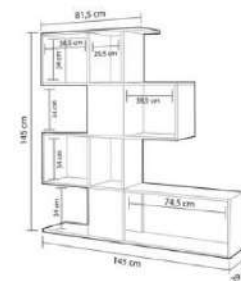

oak/white

Product name AKTIF

Product code D2306KTL145M010

of Packages 1

Packages m3 0,0788

Package sizes 1500*350*150

Packages kg 35

grey/white