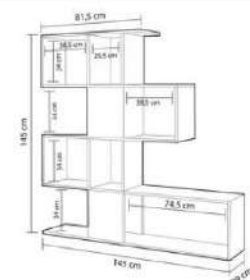

overall width measure 145 cm

bookshelf

Product name **AKTIF**
of Packages 1
Package sizes 1500*350*150

Product code D2306TV135M706
Packages m3 0,0788
Packages kg 35