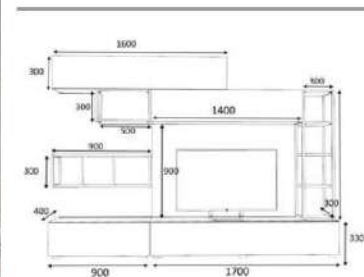

white

overall width measure 280 cm

Product name	EGE	Product code	D2306TV280M021
of Packages	3	Packages m3	0,07
Package sizes	1460*400*120	Packages kg	33
Package sizes	1460*400*120	Packages kg	35
Package sizes	1100*400*120	Packages kg	23

overall width measure 180 cm

Product name	SLINE	Product code	D2306TV180M605
of Packages	2	Packages m3	0,0814
Package sizes	1820*600*80	Packages kg	42
Package sizes	1480*350*80	Packages kg	16
Package sizes			grey/white

oak/brown

overall width measure 260 cm

Product name	TRONADOR	Packages m3	0,2870	Product code	D2306TV270M002
Package sizes	1750*500*100	Packages kg	38	 grey/white	
Package sizes	1650*350*140	Packages kg	36		
Package sizes	1250*350*120	Packages kg	20		
Package sizes	1420*92*50	Packages kg	28		

overall width measure 260 cm

Product name	TRONADOR	Packages m3	0,2870	Product code	D2306TV270M004
Package sizes	1750*500*100			Packages kg	38
Package sizes	1650*350*140			Packages kg	36
Package sizes	1250*350*120			Packages kg	20
Package sizes	1420*92*50			Packages kg	28