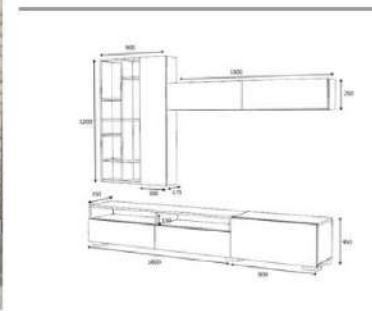

Packages m3 0,2262

Packages kg 35

Packages kg 28

Packages kg 26

white

overall width measure 270 cm

Product name **LACK**

of Packages 3