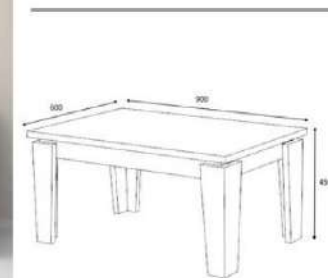

coffee table

Product name NEW
of Packages 1
Package sizes 980*520*120

Product code D2306SP090M060
Packages m3 0,060
Packages kg 15