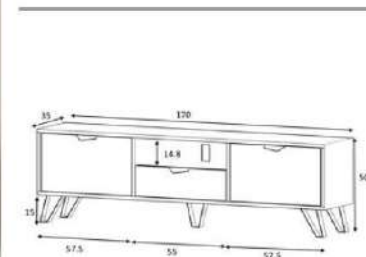

grey

Product name JASMINE

Product code D2306TV170M020

of Packages 1

Packages m3 0,072

Package sizes 1750*400*100

Packages kg 30