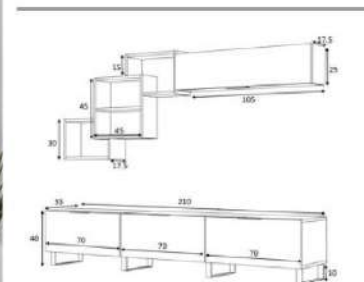

white

overall width measure 120 cm

Product name	SPACE	Product code	D2306TV120M302
of Packages	1	Packages m3	0,053
Package sizes	1260*350*120	Packages kg	17
			 white

overall width measure 210 cm

Product name	LOSTA	Product code	D2306TV210M026
Number of Packages	2	Packages m3	0,1122
Package sizes	1450*400*110	Packages kg	32
Package sizes	1100*400*110	Packages kg	23