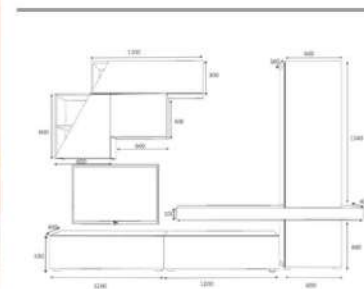

Product name	FITZ	Product code	D2306TV240M011
of Packages	3	Packages m3	0,2875
Package sizes	1400*610*110	Packages kg	49
Package sizes	1890*350*140	Packages kg	46
Package sizes	2040*450*110	Packages kg	46

oak/brown