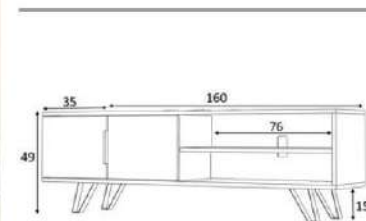

Product name **FOOT**
of Packages 1
Package sizes 1650*400*100

Product code D2306TV160M021
Packages m3 0,066
Packages kg 28

grey/white