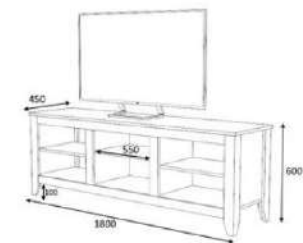

Product name	STORE	Product code	D2306TV180M703
of Packages	1	Packages m3	0,1023
Package sizes	1860*500*110	Packages kg	43
Package sizes			
Package sizes			walnut