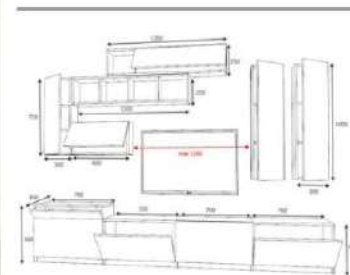

Product name	DOMINO	Product code	D2306TV280M042
of Packages	3	Packages m3	0,2309
Package sizes	1460*450*120	Packages kg	36
Package sizes	1460*400*120	Packages kg	34
Package sizes	1620*400*140	Packages kg	42

walnut/white