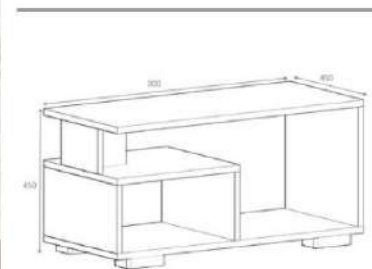

coffee table

Product name MADRID

Product code D2306SP090M010M

of Packages 1

Packages m3 0,0475

Package sizes 950*500*100

Packages kg 19