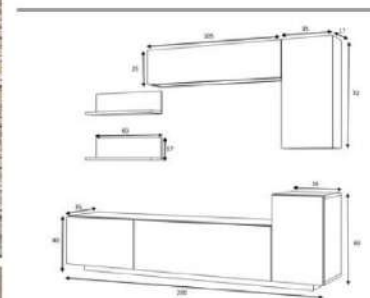

white

overall width measure 200 cm

Product name	VENUS	Product code	D2306TV200M028
of Packages	2	Packages m3	0,1517
Package sizes	2060*400*120	Packages kg	41
Package sizes	1100*400*120	Packages kg	22

grey/white

overall width measure 200 cm

Product name	ANDROMEDA	Product code	D2306TV200M025
of Packages	2	Packages m3	0,1517
Package sizes	2060*400*120	Packages kg	41
Package sizes	1100*400*120	Packages kg	22

walnut/white

overall width measure 200 cm

Product name	KALE	Product code	D2306TV200M027
of Packages	2	Packages m3	0,1517
Package sizes	2060*400*120	Packages kg	41
Package sizes	1100*400*120	Packages kg	22

oak/white

overall width measure 160 cm