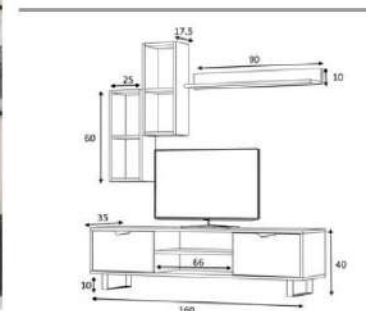

Product name	LONSA	Product code	D2306TV160M029
of Packages	1	Packages m3	0,072
Package sizes	1650*400*110	Packages kg	38

grey