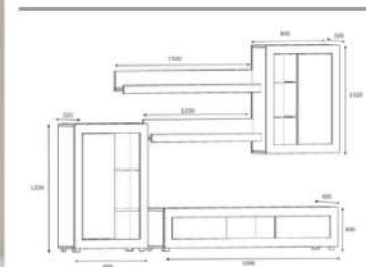

white

overall width measure 210 cm

Product name	WAY210	Product code	D2306TV210M085
of Packages	2	Packages m3	0,1088
Package sizes	1450*400*100	Packages kg	25
ackage sizes	1450*350*100	Packages kg	17

grey

overall width measure 210 cm

Product name	WAY210	Product code	D2306TV210M086
of Packages	2	Packages m3	0,1088
Package sizes	1450*400*100	Packages kg	25
ackage sizes	1450*350*100	Packages kg	17

walnut

overall width measure 270 cm