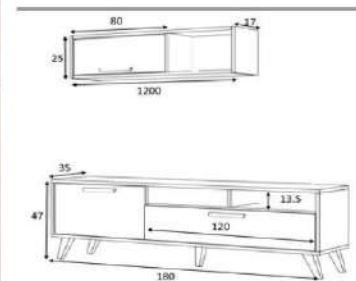

Product name MIA

Product code D2306TV180M108

of Packages 1

Packages m3 0,089

Package sizes 1860*400*120

Packages kg 44

walnut/white