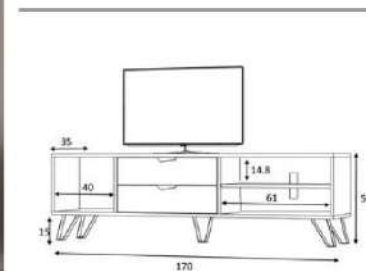

Packages m3 0,072

Package sizes 1750*400*100

Packages kg 34

grey

overall width measure 170 cm

Product name JASMINE

Product code D2306TV170M011

of Packages 1