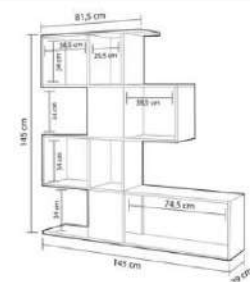

Package sizes 1500*350*150

Packages kg 35

grey/white

overall width measure 145 cm

bookshelf

Product name AKTIF
 of Packages 1
 Package sizes 1500*350*150

Product code D2306KTL145M014
 Packages m3 0,0788
 Packages kg 35