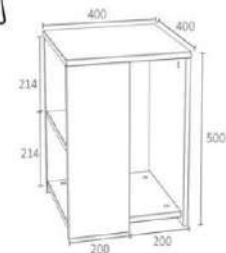

Packages m3 0,02

Package sizes 650*450*80

Packages kg 15

walnut/white

coffee table

Product name GALAXY

Product code D2306SP40M104

of Packages 1