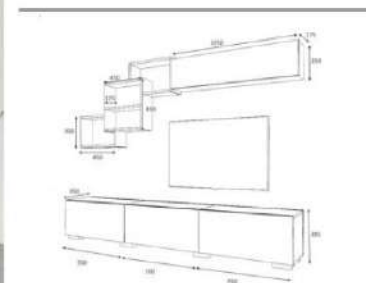

overall width measure 210 cm

Product name	FREE	Product code	D2306TV210M003
of Packages	2	Packages m3	0,083
Package sizes	1460*400*120	Packages kg	34
Package sizes	1100*400*120	Packages kg	21

oak/white

overall width measure 210 cm