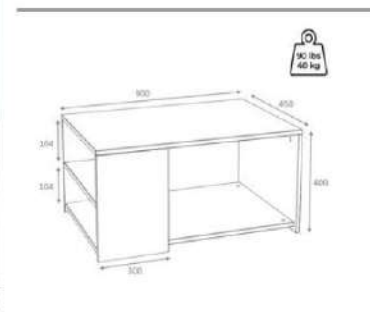

coffee table

Product name	ASTOR	Product code	D2306SP90M107
of Packages	1	Packages m3	0,043
Package sizes	950*500*90	Packages kg	20