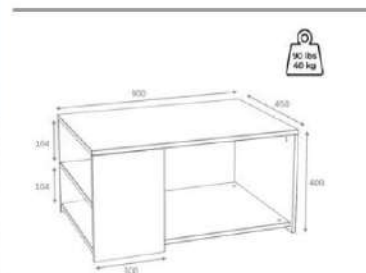

coffee table

Product name	ASTOR	Product code	D2306SP90M104
of Packages	1	Packages m3	0,043
Package sizes	950*500*90	Packages kg	20