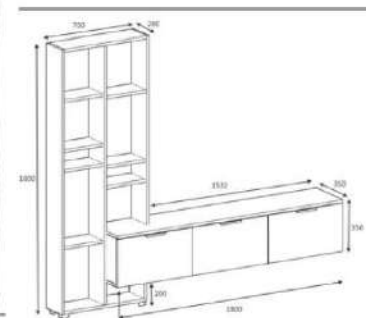

Product name SOFTLINE

Product code D2306TV285M003

of Packages

Packages m3

Package sizes

Packages kg

oak/white

overall width measure 215 cm