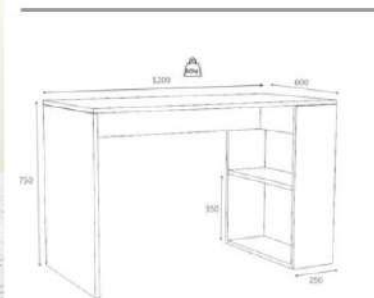

grey/white