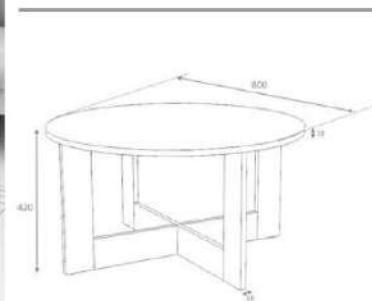

white

overall width measure 80 cm

coffee table

Product name KATI
of Packages 1
Package sizes 850*850*50

Product code D2306SP90M103
Packages m3 0,036
Packages kg 16

walnut

overall width measure 80 cm

coffee table