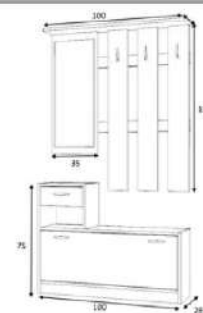

shoe closet

Product name **SPEED**

Product code **D2306AYK100M002**

of Packages **1**

Packages m3 **0,085**

Package sizes **1380*620*100**

Packages kg **39**