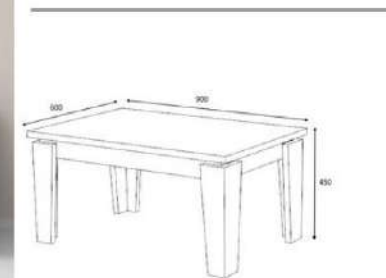

white

coffee table

Product name	NEW	Product code	D2306SP090M062
of Packages	1	Packages m3	0,060
Package sizes	980*520*120	Packages kg	15

white

coffee table

Product name NEW
of Packages 1
Package sizes 980*520*120