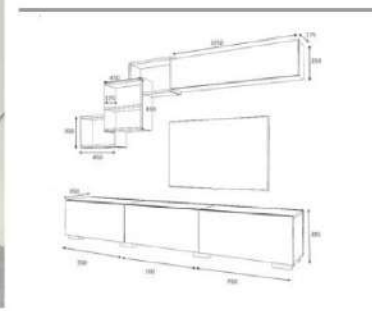

overall width measure 160 cm

Product name RIO
of Packages 1
Package sizes 1640*400*120

Product code D2306TV160M107
Packages m3 0,078
Packages kg 35

white

overall width measure 160 cm

Product name RIO
of Packages 1
Package sizes 1640*400*120

Product code D2306TV160M108
Packages m3 0,078
Packages kg 35

walnut

overall width measure 160 cm

Product name RIO
of Packages 1
Package sizes 1640*400*120

Product code D2306TV160M109
Packages m3 0,078
Packages kg 35

grey

overall width measure 160 cm

Product name RIO
of Packages 1
Package sizes 1640*400*120

Product code D2306TV160M110
Packages m3 0,078
Packages kg 35

oak

overall width measure 210 cm

Product name	FREE	Product code	D2306TV210M001
of Packages	2	Packages m3	0,083
Package sizes	1460*400*120	Packages kg	34
Package sizes	1100*400*120	Packages kg	21

white

overall width measure 210 cm

Product name	FREE	Product code	D2306TV210M004
of Packages	2	Packages m3	0,083
Package sizes	1460*400*120	Packages kg	34
Package sizes	1100*400*120	Packages kg	21

grey/white