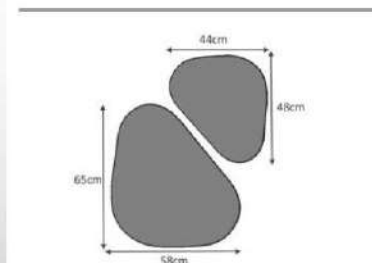

mirror

Product name	FOOT 2	Product code	S1310AYN011
of Packages	1	Packages m3	0,022
Package sizes	700*650*50	Packages kg	10