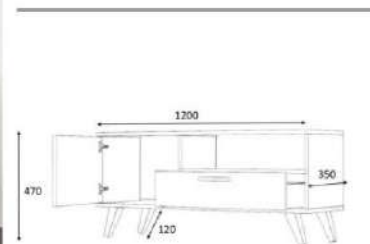

Product name	BORAS	Product code	D2306TV120M005
of Packages	1	Packages m3	0,060
Package sizes	1250*400*120	Packages kg	25

white