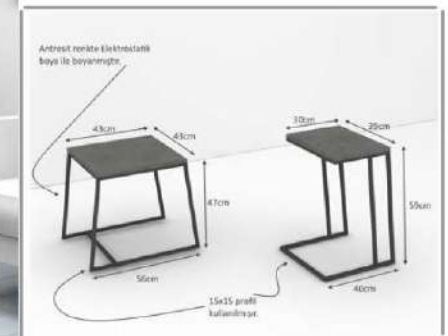

S1310MS009

S1310MS007

The metal parts used in the product are produced from 15*15 profiles using electrostatic paint. Profile color Anthracite

S1310MS008

coffee table

Product name	FOOT 2		
of Packages	1	packages m3	0,051
Package sizes	730*500*140	Packages kg	11