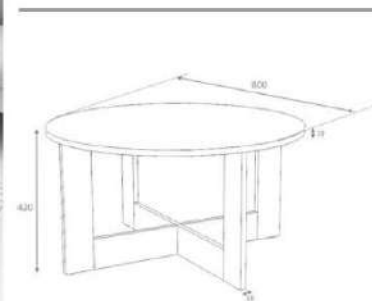

overall width measure 80 cm

coffee table

Product name KATI
of Packages 1
Package sizes 850*850*50

Product code D2306SP90M103
Packages m3 0,036
Packages kg 16