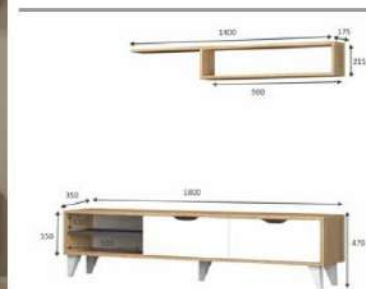

overall width measure 180 cm

Product name	VOLGE	Product code	D2306TV180M602
of Packages	1	Packages m3	0,0814
Package sizes	1850*400*110	Packages kg	37
Package sizes			
Package sizes			

oak/white

overall width measure 180 cm