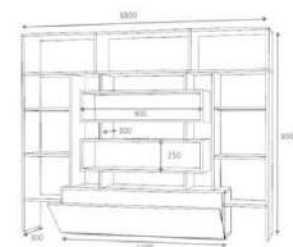

walnut/white