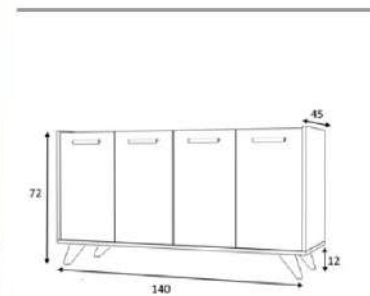

Console Cabinets

Product name NOON

Product code D230601CAD140M99

of Packages 2

Packages m3 0,143

Package sizes 1450*500*130

Packages kg 33

Package sizes 750*500*130

Packages kg 10