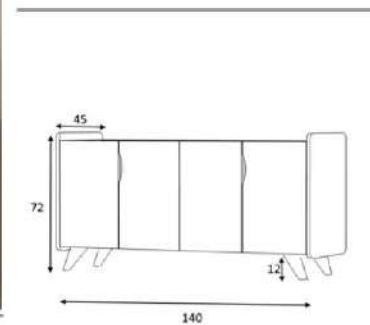

walnut/white