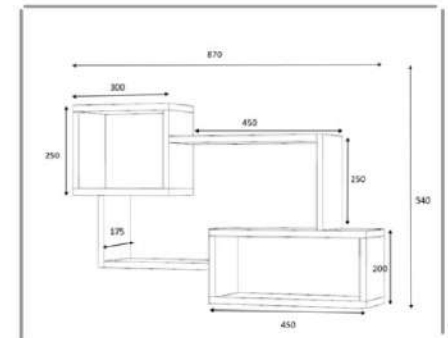

wall shelf

Product name	FITZ		
of Packages	1	packages m3	0,020
Package sizes	1250*200*80	Packages kg	8

D2306RAF100M020B

D2306RAF100M020G

D2306RAF100M020M

wall shelf

Product name	MESTA		
of Packages	1	packages m3	0,019
Package sizes	760*230*120	Packages kg	7