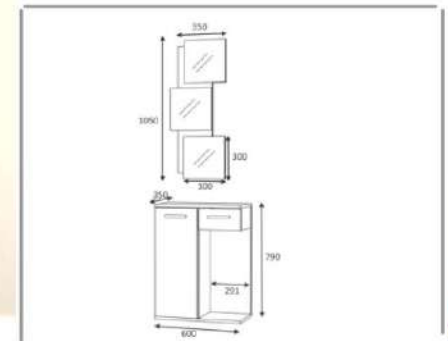

shoe closet

Product name	LION		
of Packages	1	packages m3	0,060
Package sizes	1250*400*120	Packages kg	29
		Packages kg