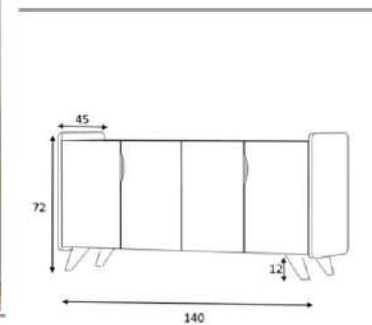

Console Cabinets

Product name	NOON	Product code	D230601CAD140M55
of Packages	2	Packages m3	0,105
Package sizes	1450*500*100	Packages kg	25
Package sizes	650*500*100	Packages kg	15