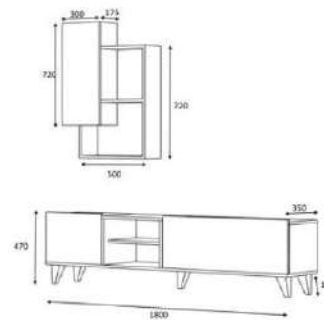

Package sizes

Package sizes

walnut/white

overall width measure 180 cm

Product name **FENNES**

Product code DD2306TV180M142

of Packages 1

Packages m3 0,0888