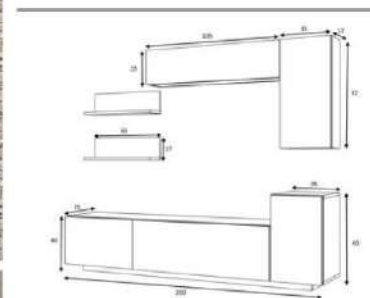

walnut

overall width measure 150 cm

Product name	PRONTO	Product code	D2306TV150LM001
of Packages	1	Packages m3	0,0874
Package sizes	1560*400*140	Packages kg	28
			 white

overall width measure 200 cm

Product name	VENUS	Product code	D2306TV200M026
of Packages	2	Packages m3	0,1517
Package sizes	2060*400*120	Packages kg	41
Package sizes	1100*400*120	Packages kg	22

white

overall width measure 200 cm

Product name	VENUS	Product code	D2306TV200M028
of Packages	2	Packages m3	0,1517
Package sizes	2060*400*120	Packages kg	41
Package sizes	1100*400*120	Packages kg	22

grey/white