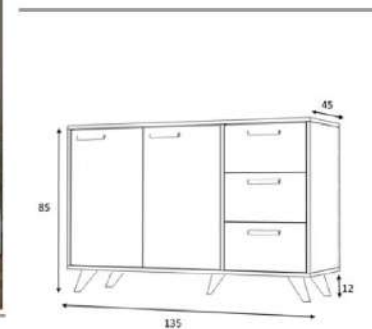

grey/white