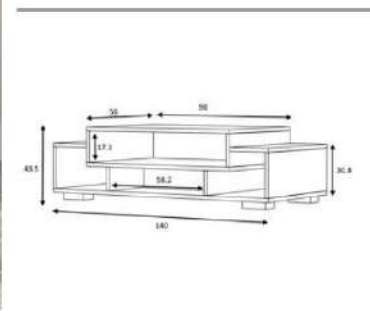

walnut/white