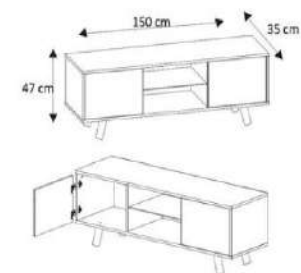

Product name PRONTO

Product code D2306TV150LM002

of Packages 1

Packages m3 0,0874

Package sizes 1560*400*140

Packages kg 28

oak