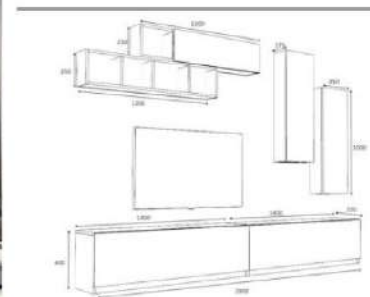

walnut/white

Product name	EGE	Product code	D2306TV280M019
of Packages	3	Packages m3	0,07
Package sizes	1460*400*120	Packages kg	33
Package sizes	1460*400*120	Packages kg	35
Package sizes	1100*400*120	Packages kg	23

white