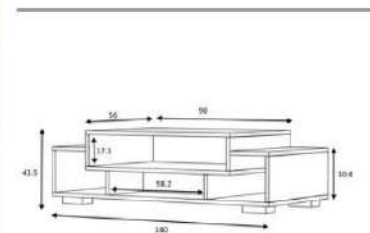

Product code D2306SP90M102
Packages m3 0,036
Packages kg 16

retro grey

overall width measure 140 cm

coffee table

Product name HANTE

Product code D230603SP140M06

of Packages 1

Packages m3 0,087