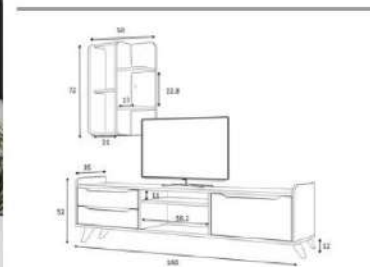

Product name DORUK

Product code D2306TV180M041

of Packages 1

Packages m3 0,088

Package sizes 1850*400*120

Packages kg 40

walnut

overall width measure 180 cm