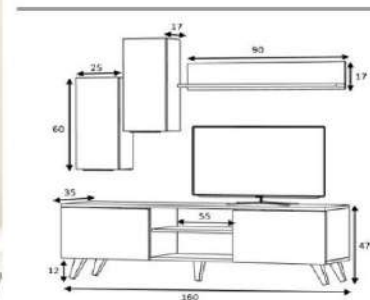

Product name	MOMENT	Product code	D2306TV160M001
of Packages	2	Packages m3	0,1012
Package sizes	1650*400*110	Packages kg	30
Package sizes	650*400*110	Packages kg	12

white