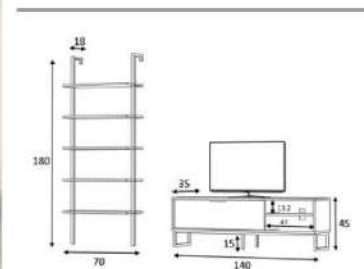

grey/white

overall width measure 180 cm

Product name OSLO
of Packages 1
Package sizes 1860*400*120

Product code D2306TV180M111
Packages m3 0,089
Packages kg 34

walnut

overall width measure 210 cm

Product name	WAY210	Product code	D2306TV210M084
of Packages	2	Packages m3	0,1088
Package sizes	1450*400*100	Packages kg	25
ackage sizes	1450*350*100	Packages kg	17

white

overall width measure 210 cm

Product name	WAY210	Product code	D2306TV210M085
of Packages	2	Packages m3	0,1088
Package sizes	1450*400*100	Packages kg	25
ackage sizes	1450*350*100	Packages kg	17

grey