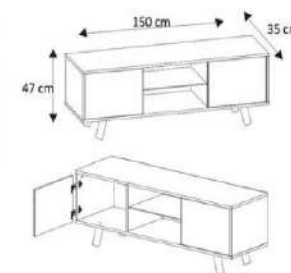

oak

overall width measure 150 cm

Product name PRONTO

Product code D2306TV150LM003

of Packages 1

Packages m3 0,0874

Package sizes 1560*400*140

Packages kg 28

walnut

overall width measure 150 cm

Product name	PRONTO	Product code	D2306TV150LM001
of Packages	1	Packages m3	0,0874
Package sizes	1560*400*140	Packages kg	28
			 white

overall width measure 200 cm

Product name	VENUS	Product code	D2306TV200M026
of Packages	2	Packages m3	0,1517
Package sizes	2060*400*120	Packages kg	41
Package sizes	1100*400*120	Packages kg	22