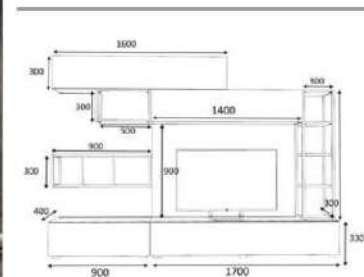

retro grey

Product name	TRONADOR	Packages m3	0,2870	Product code	D2306TV270M001
Package sizes	1750*500*100	Packages kg	38	 oak/white	
Package sizes	1650*350*140	Packages kg	36		
Package sizes	1250*350*120	Packages kg	20		
Package sizes	1420*92*50	Packages kg	28