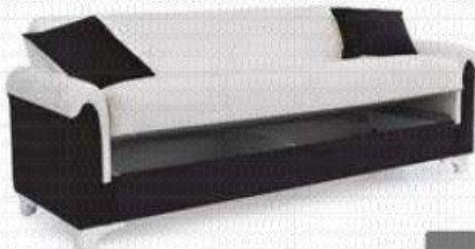

	TRIPLE	DOUBLE	SINGLE
Width	83 cm	83 cm	83 cm
Length	216 cm	155 cm	96 cm
Height	93 cm	93 cm	93 cm
Bed Size	110x180 cm	110x120 cm	110x60 cm

TRUCK

40 HC

3 Str:118 pcs
2 Str:132 pcs
1 Str:175 pcs

3 Str: 87 pcs
2 Str:115 pcs
1 Str:150 pcs

ELENA

www.smilingfurniture.com

DIMENSIONS

	TRIPLE	DOUBLE	SINGLE
Width	84 cm	84 cm	84 cm
Length	225 cm	160 cm	89 cm
Height	89 cm	89 cm	89 cm
Bed Size	115x190 cm	115x130 cm	115x60 cm

TRIPLE

3 Str:112 pcs
2 Str:132 pcs
1 Str:190 pcs