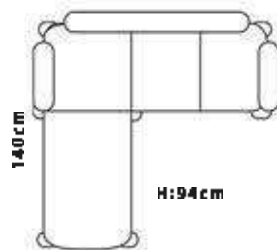

DIMENSIONS

220cm

LION

www.smilingfurniture.com

DIMENSIONS

220cm

140cm

H:89cm

TRUCK

80 Set

40 HC

58 Set

NOVA

www.smilingfurniture.com

DIMENSIONS

246cm

SOHO

www.smilingfurniture.com

DIMENSIONS
235cm

DUMONT

www.smilingfurniture.com

DIMENSIONS

246cm

TRUCK

75 Set

40 HC

55 Set

HUGO

www.smilingfurniture.com

DIMENSIONS

220cm

TRUCK