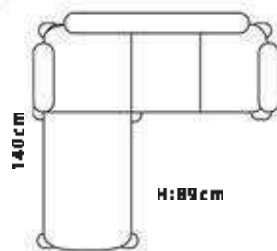

DIMENSIONS

246cm