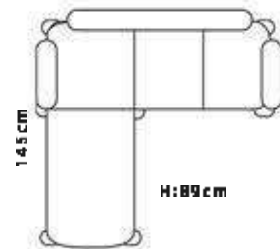

75 Set

40 HC

55 Set

HUGO

www.smilingfurniture.com

DIMENSIONS

220cm

TRUCK

80 Set

40 HC

60 Set

VERMONT

www.smilingfurniture.com

DIMENSIONS

213cm

JENNIFER

www.smilingfurniture.com

DIMENSIONS

215cm

LARYA

www.smilingfurniture.com

DIMENSIONS

215cm

GAMZE

www.smilingfurniture.com

DIMENSIONS
215cm

VISION

www.smilingfurniture.com

DIMENSIONS
215cm

DAISY

www.smilingfurniture.com

DIMENSIONS