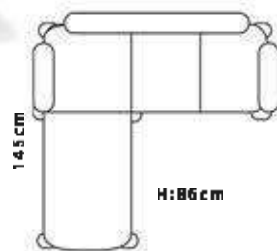

DIMENSIONS

220cm

LION

www.smilingfurniture.com

DIMENSIONS

220cm

140cm

H:89cm

TRUCK

80 Set

40 HC

58 Set

NOVA

www.smilingfurniture.com

DIMENSIONS

246cm

SOHO

www.smilingfurniture.com

DIMENSIONS
235cm

DUMONT

www.smilingfurniture.com

DIMENSIONS

246cm

TRUCK

75 Set

40 HC

55 Set

HUGO

www.smilingfurniture.com

DIMENSIONS

220cm

TRUCK