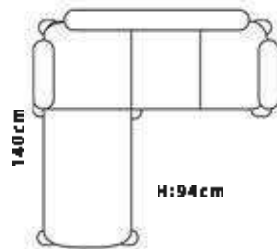

DIMENSIONS

	TRIPLE
Width	84 cm
Length	190 cm
Height	89 cm
Bed Size	110x190 cm

TRUCK

3 Str: 116 pcs

40 HC

3 Str: 96 pcs

TROY

www.smilingfurniture.com

DIMENSIONS

	TRIBLE
Width	86 cm
Length	180 cm
Height	89 cm
Bed Size	110x180 cm

TRUCK
3 Str:235 pcs

40 MC
3 Str:176

ASPEN

www.smilingfurniture.com

DIMENSIONS

220cm

	
TRUCK	40 MC
75 Set	55 Set

ESPINA

www.smilingfurniture.com

DIMENSIONS
265cm

PORTO

www.smilingfurniture.com

DIMENSIONS
246cm

TRUCK

70 Set

40 HC

56 Set

ATHENA

www.smilingfurniture.com

DIMENSIONS
266cm

SYDNEY

www.smilingfurniture.com