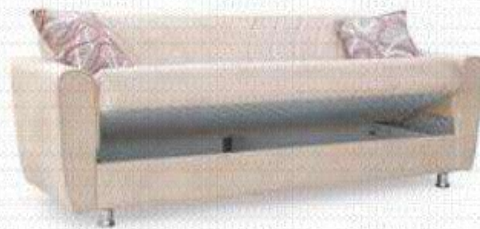

TRUCK

40 HC

3 Str:130 pcs
2 Str:155 pcs
1 Str:180 pcs

3 Str:106 pcs
2 Str:135 pcs
1 Str:165 pcs

POLO

www.smilingfurniture.com

DIMENSIONS

	TRIPLE	DOUBLE	SINGLE
Width	84 cm	84 cm	84 cm
Length	215 cm	155 cm	89 cm
Height	89 cm	89 cm	89 cm
Bed Size	100x180 cm	100x120 cm	100x60 cm