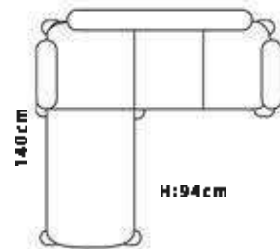

DIMENSIONS

220cm

LION

www.smilingfurniture.com

DIMENSIONS

220cm

140cm

H:89cm

TRUCK

80 Set

40 HC

58 Set

NOVA

www.smilingfurniture.com

DIMENSIONS

246cm

SOHO

www.smilingfurniture.com

DIMENSIONS
235cm

DUMONT

www.smilingfurniture.com

DIMENSIONS

246cm

TRUCK

75 Set

40 HC

55 Set

HUGO

www.smilingfurniture.com

DIMENSIONS

220cm

TRUCK