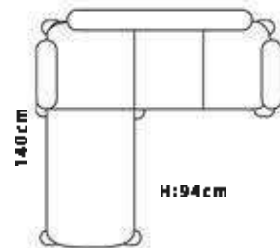

DIMENSIONS

	TRIBLE
Width	86 cm
Length	180 cm
Height	89 cm
Bed Size	110x180 cm

TRUCK
3 Str:235 pcs

40 MC
3 Str:176

ASPEN

www.smilingfurniture.com

DIMENSIONS

220cm

	
TRUCK	40 MC
75 Set	55 Set

ESPINA

www.smilingfurniture.com

DIMENSIONS
265cm

PORTO

www.smilingfurniture.com

DIMENSIONS
246cm

TRUCK

70 Set

40 HC

56 Set

ATHENA

www.smilingfurniture.com

DIMENSIONS
266cm

SYDNEY

www.smilingfurniture.com

DIMENSIONS

246cm

TRUCK

75 Set

40 HC

55 Set

LEGO

www.smilingfurniture.com