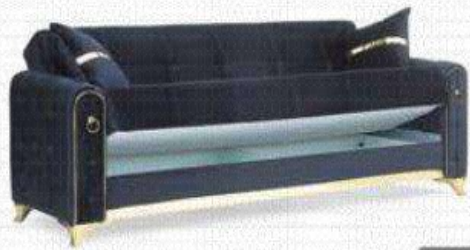

TRUCK

40 HC

3 Str:112 pcs
2 Str:130 pcs
1 Str:175 pcs

3 Str: 86 pcs
2 Str: 110 pcs
1 Str: 150 pcs

SIBEL

www.smilingfurniture.com

DIMENSIONS

	TRIPLE	DOUBLE	SINGLE
Width	84 cm	84 cm	84 cm
Length	215 cm	155 cm	89 cm
Height	86 cm	86 cm	86 cm
Bed Size	110x180 cm	110x120 cm	110x60 cm