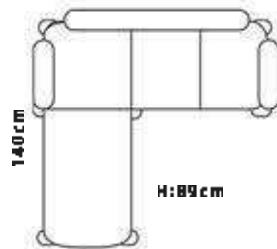

DIMENSIONS

230cm

TRUCK

40 HC

46 Set

37 Set

VERSA

www.smilingfurniture.com

DIMENSIONS

246cm

TRUCK

75 Set

40 HC

55 Set

GALA

www.smilingfurniture.com

DIMENSIONS

220cm

LION

www.smilingfurniture.com

DIMENSIONS

220cm

140cm

H:89cm