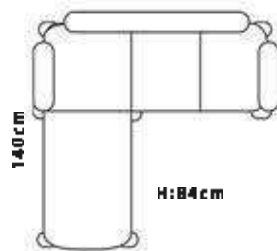

75 Set

40 HC

55 Set

HUGO

www.smilingfurniture.com

DIMENSIONS

220cm

TRUCK

www.smilingfurniture.com

DIMENSIONS

215cm

LARYA

www.smilingfurniture.com

DIMENSIONS

215cm

GAMZE

www.smilingfurniture.com

DIMENSIONS
215cm

VISION

www.smilingfurniture.com

DIMENSIONS
215cm

DAISY

www.smilingfurniture.com

DIMENSIONS