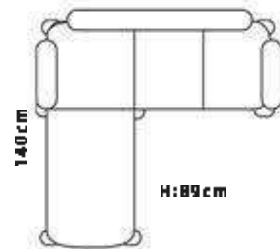

DIMENSIONS

246cm

TRUCK

75 Set

40 HC

55 Set

GALA

www.smilingfurniture.com

DIMENSIONS

220cm

LION

www.smilingfurniture.com

DIMENSIONS

220cm

140cm

H:89cm

TRUCK

80 Set

40 HC

58 Set

NOVA

www.smilingfurniture.com

DIMENSIONS

246cm

SOHO

www.smilingfurniture.com

DIMENSIONS
235cm

DUMONT

www.smilingfurniture.com

DIMENSIONS

246cm

TRUCK