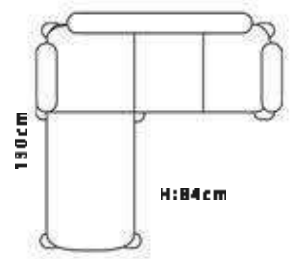

DIMENSIONS

	TRIPLE
Width	84 cm
Length	190 cm
Height	89 cm
Bed Size	110x190 cm

TRUCK

3 Str: 116 pcs

40 HC

3 Str: 96 pcs

TROY

www.smilingfurniture.com

DIMENSIONS

	TRIBLE
Width	86 cm
Length	180 cm
Height	89 cm
Bed Size	110x180 cm

TRUCK
3 Str:235 pcs

40 MC
3 Str:176

ASPEN

www.smilingfurniture.com

DIMENSIONS

220cm

	
TRUCK	40 MC
75 Set	55 Set

ESPINA

www.smilingfurniture.com

DIMENSIONS
265cm

PORTO

www.smilingfurniture.com

DIMENSIONS
246cm

TRUCK

70 Set

40 HC

56 Set

ATHENA

www.smilingfurniture.com

DIMENSIONS
266cm

SYDNEY

www.smilingfurniture.com