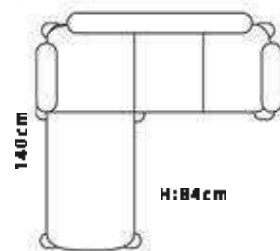

75 Set

40 HC

55 Set

HUGO

www.smilingfurniture.com

DIMENSIONS

220cm

TRUCK

80 Set

40 HC

60 Set

VERMONT

www.smilingfurniture.com

DIMENSIONS

213cm

JENNIFER

www.smilingfurniture.com

DIMENSIONS

215cm

LARYA

www.smilingfurniture.com

DIMENSIONS

215cm

GAMZE

www.smilingfurniture.com

DIMENSIONS
215cm

VISION

www.smilingfurniture.com

DIMENSIONS
215cm

DAISY

www.smilingfurniture.com

DIMENSIONS