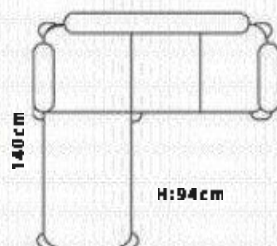

DIMENSIONS

220cm

LION

www.smilingfurniture.com

DIMENSIONS

220cm

140cm

H:89cm

SOHO

www.smilingfurniture.com

DIMENSIONS
235cm

DUMONT

www.smilingfurniture.com

DIMENSIONS

246cm

TRUCK

75 Set

40 HC

55 Set

HUGO

www.smilingfurniture.com

DIMENSIONS

220cm

TRUCK

www.smilingfurniture.com

DIMENSIONS
215cm

VISION

www.smilingfurniture.com

DIMENSIONS
215cm

DAISY

www.smilingfurniture.com

DIMENSIONS