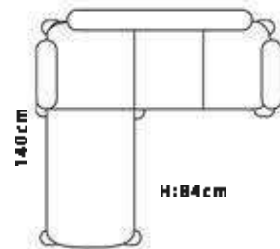

75 Set

40 HC

55 Set

HUGO

www.smilingfurniture.com

DIMENSIONS

220cm

TRUCK

www.smilingfurniture.com

DIMENSIONS

215cm

LARYA

www.smilingfurniture.com

DIMENSIONS

215cm

GAMZE

www.smilingfurniture.com

DIMENSIONS
215cm

VISION

www.smilingfurniture.com

DIMENSIONS
215cm

DAISY

www.smilingfurniture.com

DIMENSIONS