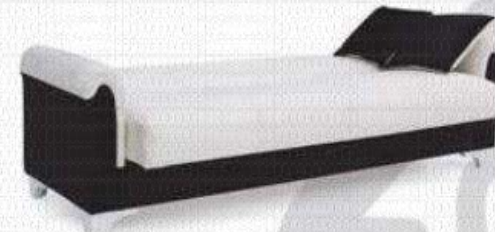

	TRIPLE	DOUBLE	SINGLE
Width	83 cm	83 cm	83 cm
Length	216 cm	155 cm	96 cm
Height	93 cm	93 cm	93 cm
Bed Size	110x180 cm	110x120 cm	110x60 cm

TRUCK

40 HC

3 Str:118 pcs
2 Str:132 pcs
1 Str:175 pcs

3 Str: 87 pcs
2 Str:115 pcs
1 Str:150 pcs

ELENA

www.smilingfurniture.com

DIMENSIONS

	TRIPLE	DOUBLE	SINGLE
Width	84 cm	84 cm	84 cm
Length	225 cm	160 cm	89 cm
Height	89 cm	89 cm	89 cm
Bed Size	115x190 cm	115x130 cm	115x60 cm

TRIPLE

3 Str:112 pcs
2 Str:132 pcs
1 Str:190 pcs