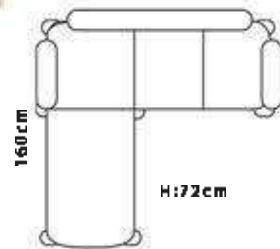

DIMENSIONS

230cm