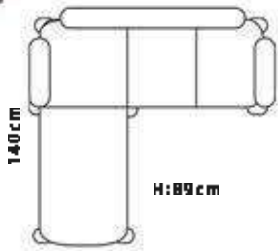

DIMENSIONS

	TRIBLE
Width	86 cm
Length	180 cm
Height	89 cm
Bed Size	110x180 cm

TRUCK
3 Str:235 pcs

40 MC
3 Str:176

ASPEN

www.smilingfurniture.com

DIMENSIONS

220cm

	
TRUCK	40 MC
75 Set	55 Set

ESPINA

www.smilingfurniture.com

DIMENSIONS
265cm

PORTO

www.smilingfurniture.com

DIMENSIONS
246cm

TRUCK

70 Set

40 HC

56 Set

ATHENA

www.smilingfurniture.com

DIMENSIONS
266cm

SYDNEY

www.smilingfurniture.com