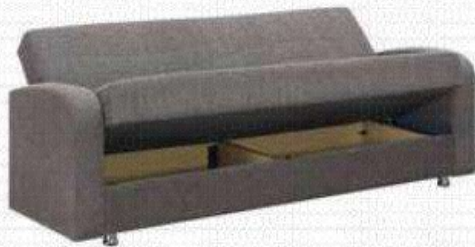

MOON

www.smilingfurniture.com

DIMENSIONS

	TRIPLE	DOUBLE	SINGLE
Width	84 cm	84 cm	84 cm
Length	220 cm	155 cm	86 cm
Height	89 cm	89 cm	89 cm
Bed Size	110x190 cm	110x130 cm	110x60 cm

TRUCK

3 Str:116 pcs
2 Str:145 pcs
1 Str:175 pcs

40 HC

3 Str: 96 pcs
2 Str:115 pcs
1 Str:155 pcs