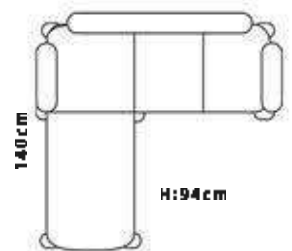

DIMENSIONS

	TRIBLE
Width	86 cm
Length	180 cm
Height	89 cm
Bed Size	110x180 cm

TRUCK
3 Str:235 pcs

40 MC
3 Str:176

ASPEN

www.smilingfurniture.com

DIMENSIONS

220cm

	
TRUCK	40 MC
75 Set	55 Set

ESPINA

www.smilingfurniture.com

DIMENSIONS
265cm

PORTO

www.smilingfurniture.com

DIMENSIONS
246cm

TRUCK

70 Set

40 HC

56 Set

ATHENA

www.smilingfurniture.com

DIMENSIONS
266cm

SYDNEY

www.smilingfurniture.com

DIMENSIONS

246cm

TRUCK

75 Set

40 HC

55 Set

LEGO

www.smilingfurniture.com